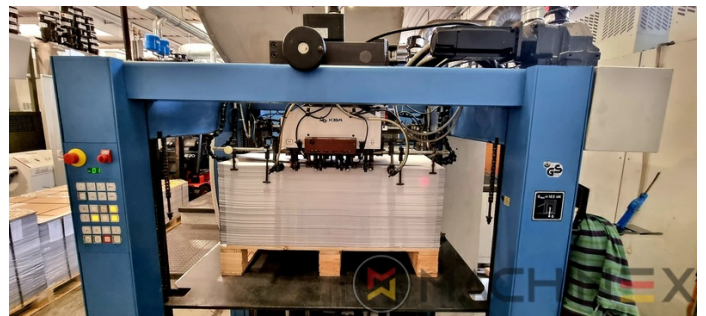

2007 | KBA RAPIDA RA 105 5 LV (P 40) HYBRID

+ USED PRINTING MACHINES 年: 2007 5 COLOR + COATER

打印机说明

设备

- CIP Link with online connection
- Grafix Multicontrol
- VARIDAMP alcohol dampening
- Saphira Blanket Pro 100
- CX equipment (additional equipment for cardboard until 1.2 mm)
- Densitronic S Professional measuring table
- Intercommunication system between infeed and delivery
- Weko AP 262 Powder
- P-40型(时速18,000)
- Double circuit for UV varnish
- ACR Control Video register
- Ultrasonic double sheet control
- KBA DriveTronic Feeder
- Non Stop feeder
- ALV 2 (extended delivery)
- Lack Unit (Harris & Bruno)
- Technotrans Beta f
- Technotrans Beta C High Tech Combi cooling device
- Kersten antistatic high performance version
- chamber varnish unit Harris & Bruno

技术 详细信息

- Sheet Counter : 166 Million
- Max. format : 740 x 1.050 mm
- Min. format :: 350 x 500 mm
- Stock Thickness :: 0.04 - 0.06 with CX 1.2 mm

SPAIN | GERMANY | USA | ITALY | TURKEY | CHINA | BRAZIL | MEXICO | PERU

+34 682 639 187

info@machinex.com

- High Quality Packaging Press (Hybrid)
- Coating unit with Tresu
- KBA PressSupport 24 Sheetfed
- Pile entry in sheet travel direction
- Dust Removal in the Infeed
- ErgoTronic ACR - Automatic Camera Register, video camera for register setting
- Fully-automatic plate change FAPC, incl. one pneumatic plate bending device at the gallery
- KBA Non-Stop-Delivery, rollomatic
- SIS – Sensoric Infeed System, sidelay-free lateral sheet alignment with automatic format setting via ErgoTronic console, lateral alignment occurs by means of movable infeed gripper bar