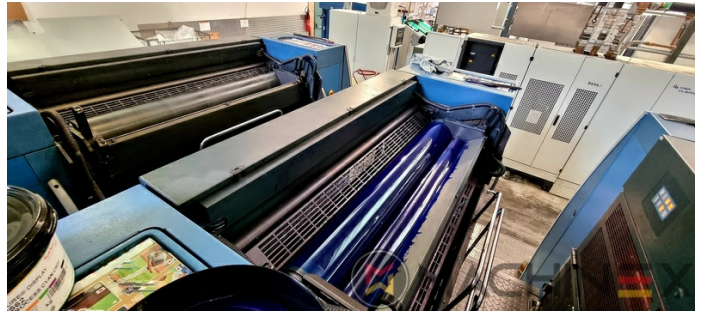

SPAIN | GERMANY | USA | ITALY | TURKEY | CHINA | BRAZIL | MEXICO | PERU

+34 682 639 187

info@machinex.com