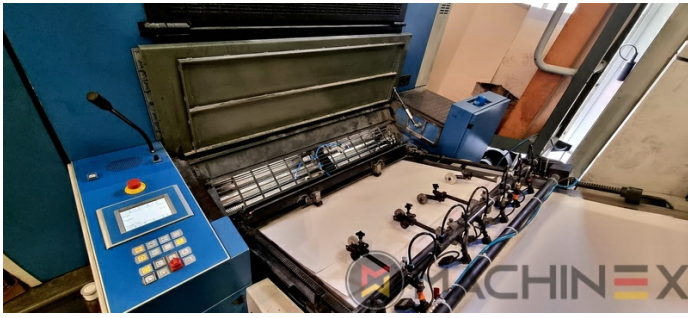

SPAIN | GERMANY | USA | ITALY | TURKEY | CHINA | BRAZIL | MEXICO | PERU

+34 682 639 187

info@machinex.com