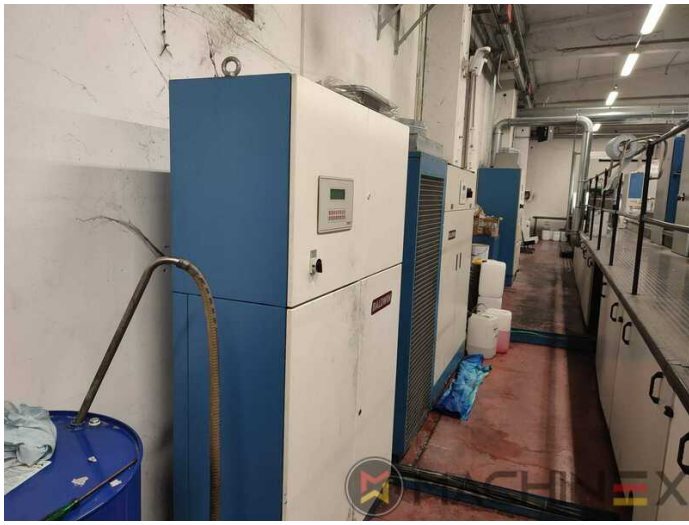

SPAIN | GERMANY | USA | ITALY | TURKEY | CHINA | BRAZIL | MEXICO | PERU

+34 682 639 187

info@machinex.com