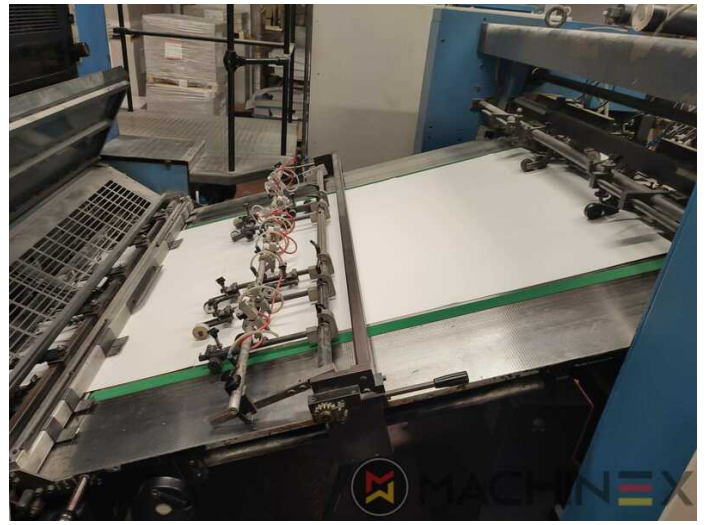

SPAIN | GERMANY | USA | ITALY | TURKEY | CHINA | BRAZIL | MEXICO | PERU

+34 682 639 187

info@machinex.com