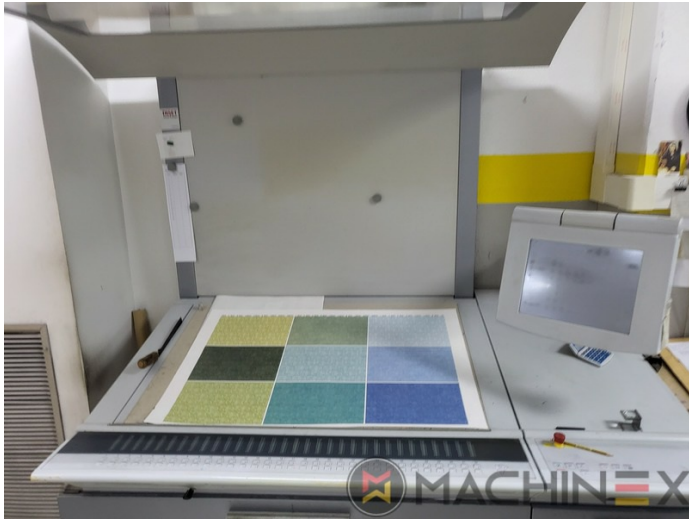

# DETTAGLI TECNICI

- Formato massimo : 720 x 1020 mm
- Contatore (Milioni) : 82 Million

SPAIN | GERMANY | USA | ITALY | TURKEY | CHINA | BRAZIL | MEXICO | PERU

+34 682 639 187

info@machinex.com

- Plate Cylinder: 0,15 cylinder undercut
- Remote distributor-roller adjustment
- Instant Gate
- Powder sprayer WEKO AP 232
- Complete with manuals and tools