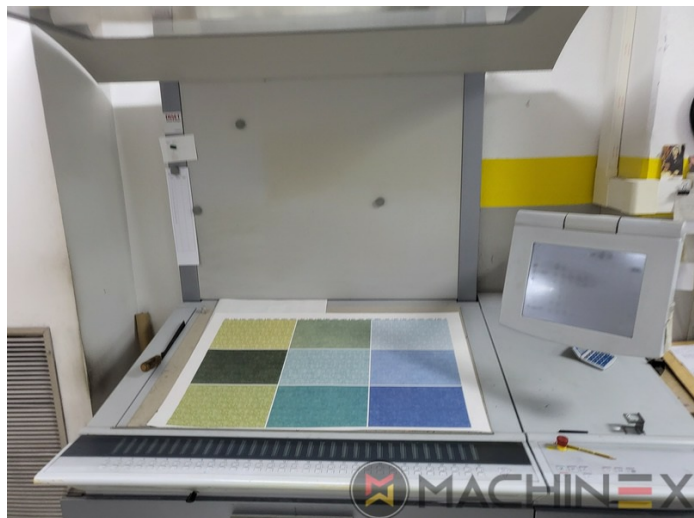

2006 | HEIDELBERG CD 102 4

+ USED PRINTING MACHINES ◻ YEAR: 2006 📄 4 COLOR

PRINTER DESCRIPTION

EQUIPMENT

- CP 2000 - Digital machine control and diagnosis
- Double sheet control - ultrasonic
- Autoplate (Semi automatic plate change)
- Preset Plus in feeder
- Preset Plus in delivery
- Automatic blanket, roller and impression-cylinder washing device
- High Pile delivery
- Rear edge blowers
- Alcolor Vario dampening
- Intercom to delivery
- AirStar Pro (Air-cooled)
- Program-controlled wash-up device (Roller, Blanket & ICWD)
- Pull Lay Control - Double Sheet Control
- Technotrans Alpha.D Refrigeration
- IPA-Metering Premium

TECHNICAL DETAILS

- Max. format : 720 x 1020 mm
- Sheet Counter : 82 Million

SPAIN | GERMANY | USA | ITALY | TURKEY | CHINA | BRAZIL | MEXICO | PERU

☎ +34 682 639 187

✉ info@machinex.com

- Remote distributor-roller adjustment
- Instant Gate
- Powder sprayer WEKO AP 232
- Complete with manuals and tools