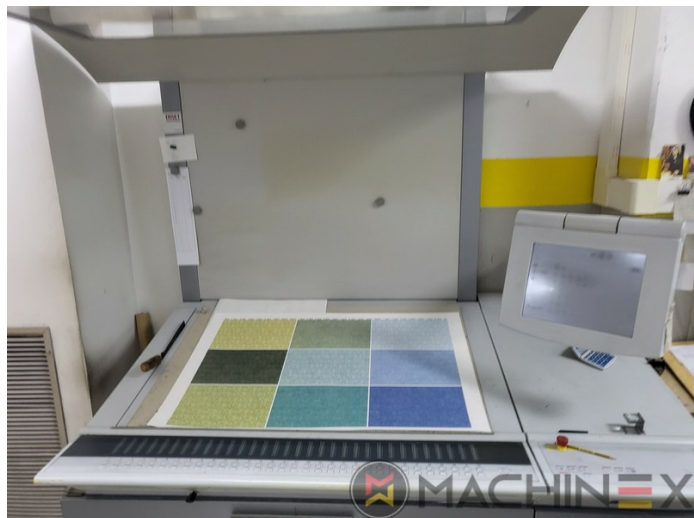

- Remote distributor-roller adjustment
- Instant Gate
- Powder sprayer WEKO AP 232
- Complete with manuals and tools

SPAIN | GERMANY | USA | ITALY | TURKEY | CHINA | BRAZIL | MEXICO | PERU

+34 682 639 187

info@machinex.com