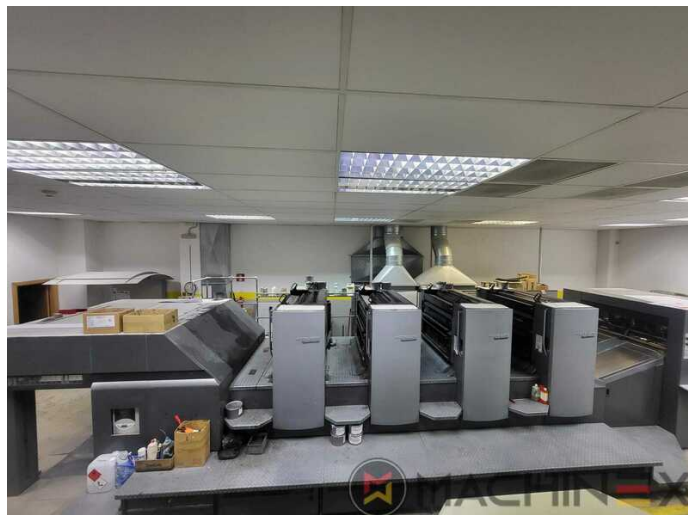

2006 | HEIDELBERG CD 102 4

+ USED PRINTING MACHINES ⌚ ROK: 2006 📄 4 COLOR

OPIS DRUKARKI

EKWIPUNEK

- CP 2000 - Digital machine control and diagnosis
- Double sheet control - ultrasonic
- Autoplate (Semi automatic plate change)
- Preset Plus w podajniku
- Preset Plus in delivery
- Automatic blanket, roller and impression-cylinder washing device
- High Pile delivery
- Rear edge blowers
- Alcolor Vario dampening
- Intercom to delivery
- AirStar Pro (Air-cooled)
- Program-controlled wash-up device (Roller, Blanket & ICWD)
- Pull Lay Control - Double Sheet Control
- Technotrans Alpha.D Refrigeration
- IPA-Metering Premium

SZCZEGÓŁY TECHNICZNE

- Max. format : 720 x 1020 mm
- Sheet Counter : 82 Million

SPAIN | GERMANY | USA | ITALY | TURKEY | CHINA | BRAZIL | MEXICO | PERU

☎ +34 682 639 187

✉ info@machinex.com

- Remote distributor-roller adjustment
- Instant Gate
- Powder sprayer WEKO AP 232
- Complete with manuals and tools