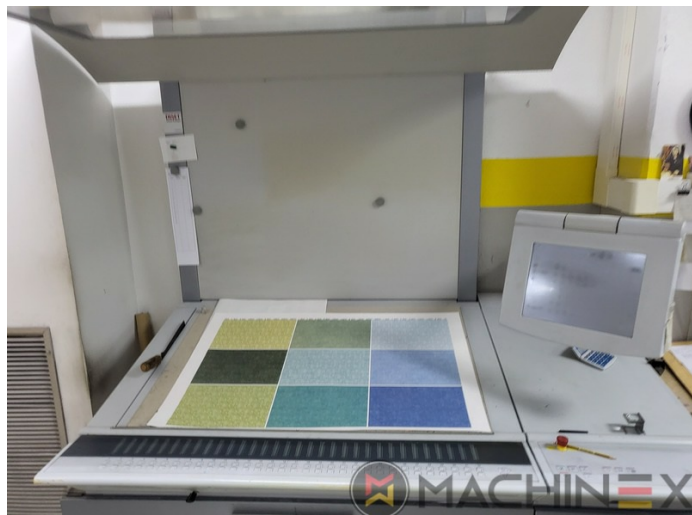

2006 | HEIDELBERG CD 102 4

+ USED PRINTING MACHINES ⌚ ROK: 2006 📄 4 COLOR

OPIS DRUKARKI

EKWIPUNEK

- CP 2000 - Digital machine control and diagnosis
- Double sheet control - ultrasonic
- Autoplate (Semi automatic plate change)
- Preset Plus w podajniku
- Preset Plus in delivery
- Automatic blanket, roller and impression-cylinder washing device
- High Pile delivery
- Rear edge blowers
- Alcolor Vario dampening
- Intercom to delivery
- AirStar Pro (Air-cooled)
- Program-controlled wash-up device (Roller, Blanket & ICWD)
- Pull Lay Control - Double Sheet Control
- Technotrans Alpha.D Refrigeration
- IPA-Metering Premium

SZCZEGÓŁY TECHNICZNE

- Max. format : 720 x 1020 mm
- Sheet Counter : 82 Million

SPAIN | GERMANY | USA | ITALY | TURKEY | CHINA | BRAZIL | MEXICO | PERU

☎ +34 682 639 187

✉ info@machinex.com

- Remote distributor-roller adjustment
- Instant Gate
- Powder sprayer WEKO AP 232
- Complete with manuals and tools