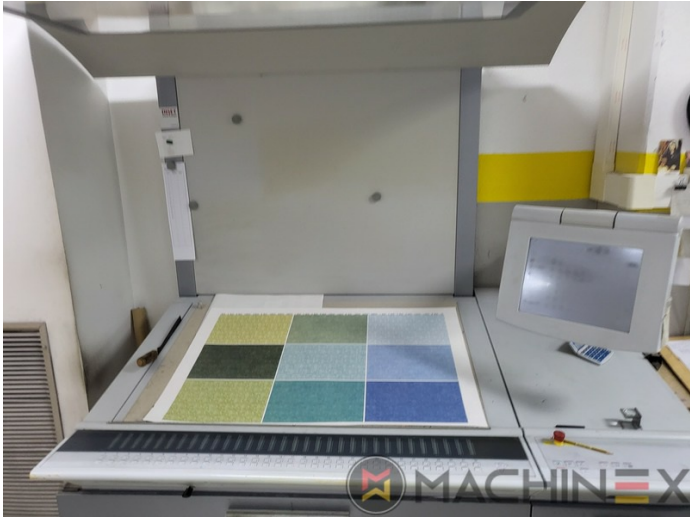

- Complete with manuals and tools

SPAIN | GERMANY | USA | ITALY | TURKEY | CHINA | BRAZIL | MEXICO | PERU

+34 682 639 187

info@machinex.com