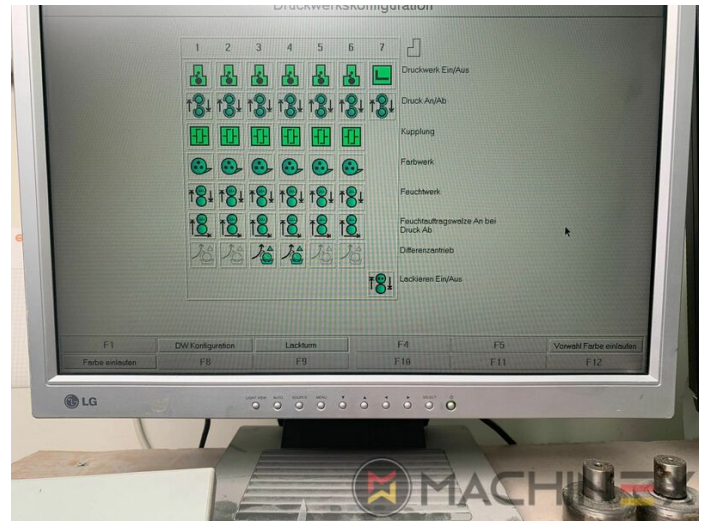

2004 | KBA RAPIDA RA 105 6 L (U) CX PWVA HYBRID

+ USED PRINTING MACHINES 2004 : שנה 6 COLOR + COATER

תיאור המדפסת

ציוד

- Grafix Infra Red Dryer
- Electromechanic double-sheet control
- VARIDAMP alcohol dampening
- Saphira Blanket Pro 100
- CX equipment (additional equipment for cardboard until 1.2 mm)
- Intercommunication system between infeed and delivery
- Elevated Machine
- PWVA Full automatic plate change
- KBA Logotronic
- ALV 2 (extended delivery)
- Lack Unit (Harris & Bruno)
- Harris & Bruno coating unit
- Baldwin blanket and roller washing
- Blower ionization on feeder
- NonStop device (manual)

+34 682 639 187

info@machinex.com

- CIP3 connection to console and software
- High Quality Packaging Press (Hybrid)
- GRAFIX MEGATRONIC-S with control station operation and ionization (Kersten)

SPAIN | GERMANY | USA | ITALY | TURKEY | CHINA | BRAZIL | MEXICO | PERU