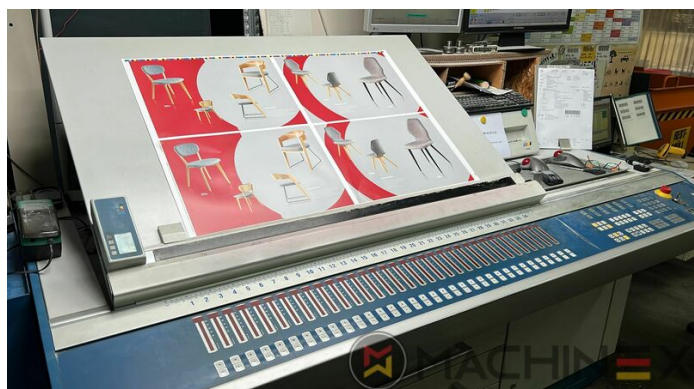

2004 | KBA RAPIDA RA 105 6 L (U) CX PWVA HYBRID

+ USED PRINTING MACHINES 2004 6 COLOR + COATER

- Grafix Infra Red Dryer
- Electromechanic double-sheet control
- VARIDAMP alcohol dampening
- Saphira Blanket Pro 100
- CX equipment (additional equipment for cardboard until 1.2 mm)
- Intercommunication system between infeed and delivery
- Elevated Machine
- PWVA Full automatic plate change
- KBA Logotronic
- ALV 2 (extended delivery)
- Lack Unit (Harris & Bruno)
- Harris & Bruno coating unit
- Baldwin blanket and roller washing
- Blower ionization on feeder
- NonStop device (manual)

+34 682 639 187

info@machinex.com

- CIP3 connection to console and software
- High Quality Packaging Press (Hybrid)
- GRAFIX MEGATRONIC-S with control station operation and ionization (Kersten)

SPAIN | GERMANY | USA | ITALY | TURKEY | CHINA | BRAZIL | MEXICO | PERU