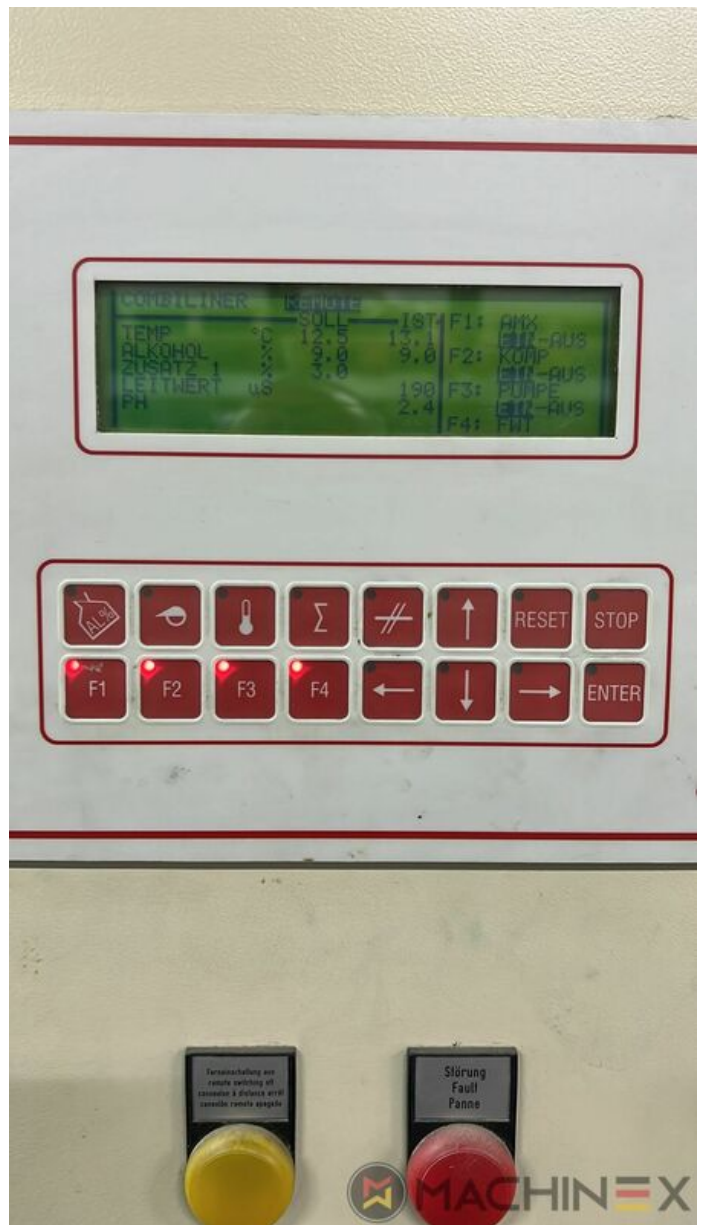

SPAIN | GERMANY | USA | ITALY | TURKEY | CHINA | BRAZIL | MEXICO | PERU

+34 682 639 187

info@machinex.com