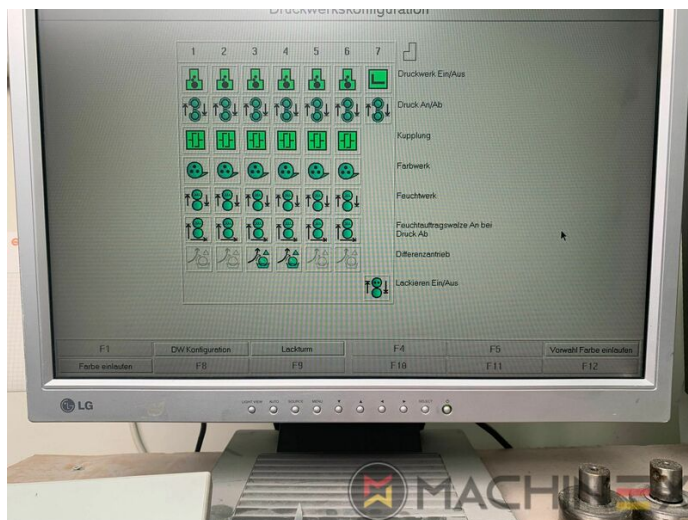

2004 | KBA RAPIDA RA 105 6 L (U) CX PWVA HYBRID

+ USED PRINTING MACHINES 2004 6 COLOR + COATER

- Grafix Infra Red Dryer
- Electromechanic double-sheet control
- VARIDAMP alcohol dampening
- Saphira Blanket Pro 100
- CX equipment (additional equipment for cardboard until 1.2 mm)
- Intercommunication system between infeed and delivery
- Elevated Machine
- PWVA Full automatic plate change
- KBA Logotronic
- ALV 2 (extended delivery)
- Lack Unit (Harris & Bruno)
- Harris & Bruno coating unit
- Baldwin blanket and roller washing
- Blower ionization on feeder
- NonStop device (manual)

+34 682 639 187

info@machinex.com

- CIP3 connection to console and software
- High Quality Packaging Press (Hybrid)
- GRAFIX MEGATRONIC-S with control station operation and ionization (Kersten)

SPAIN | GERMANY | USA | ITALY | TURKEY | CHINA | BRAZIL | MEXICO | PERU