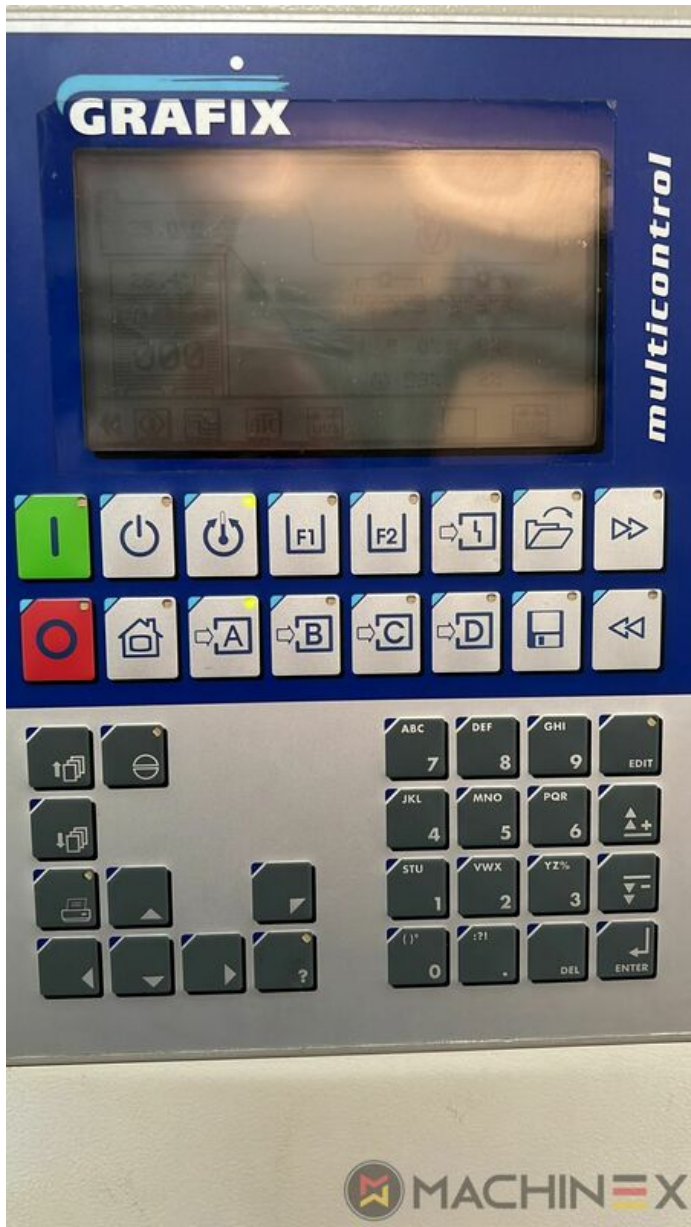

SPAIN | GERMANY | USA | ITALY | TURKEY | CHINA | BRAZIL | MEXICO | PERU

+34 682 639 187

info@machinex.com