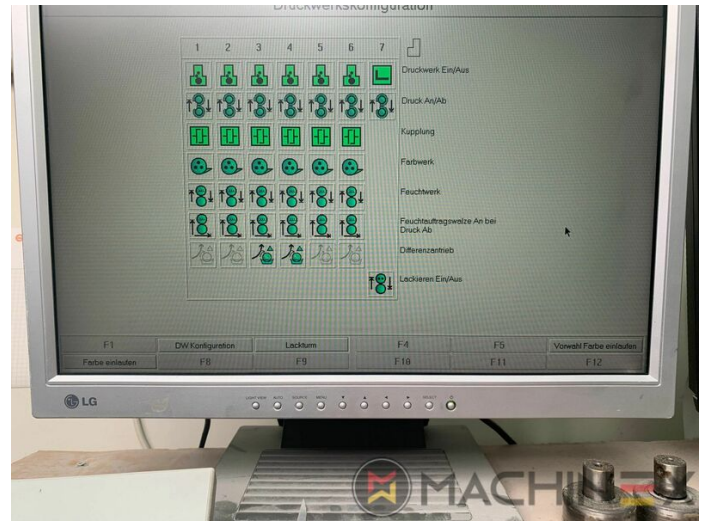

技術的な 詳細

- Sheet Counter : 90 Million
- Max. format : 740 x 1050 mm
- Min. format :: 350 x 500 mm
- Stock Thickness :: 60 g/m² to 350 g/m² up to 1.2 mm

SPAIN | GERMANY | USA | ITALY | TURKEY | CHINA | BRAZIL | MEXICO | PERU

+34 682 639 187

info@machinex.com

- CIP3 connection to console and software
- High Quality Packaging Press (Hybrid)
- GRAFIX MEGATRONIC-S with control station operation and ionization (Kersten)

SPAIN | GERMANY | USA | ITALY | TURKEY | CHINA | BRAZIL | MEXICO | PERU