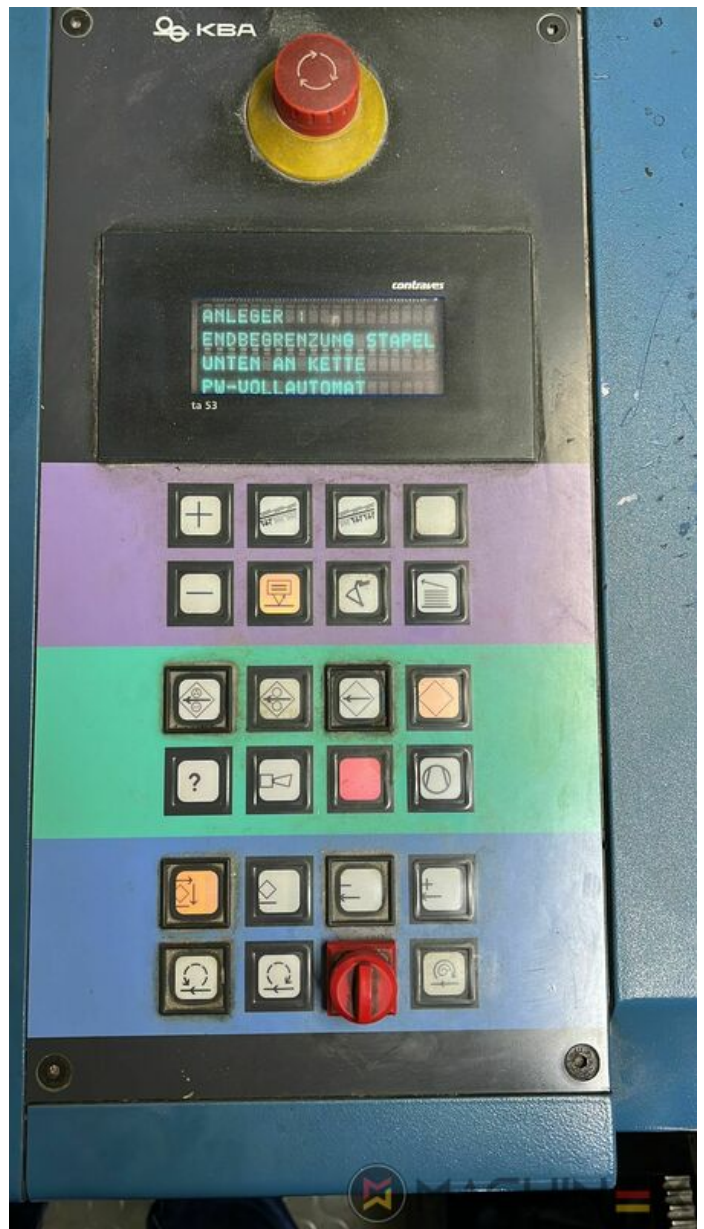

SPAIN | GERMANY | USA | ITALY | TURKEY | CHINA | BRAZIL | MEXICO | PERU

+34 682 639 187

info@machinex.com

MACHINEX