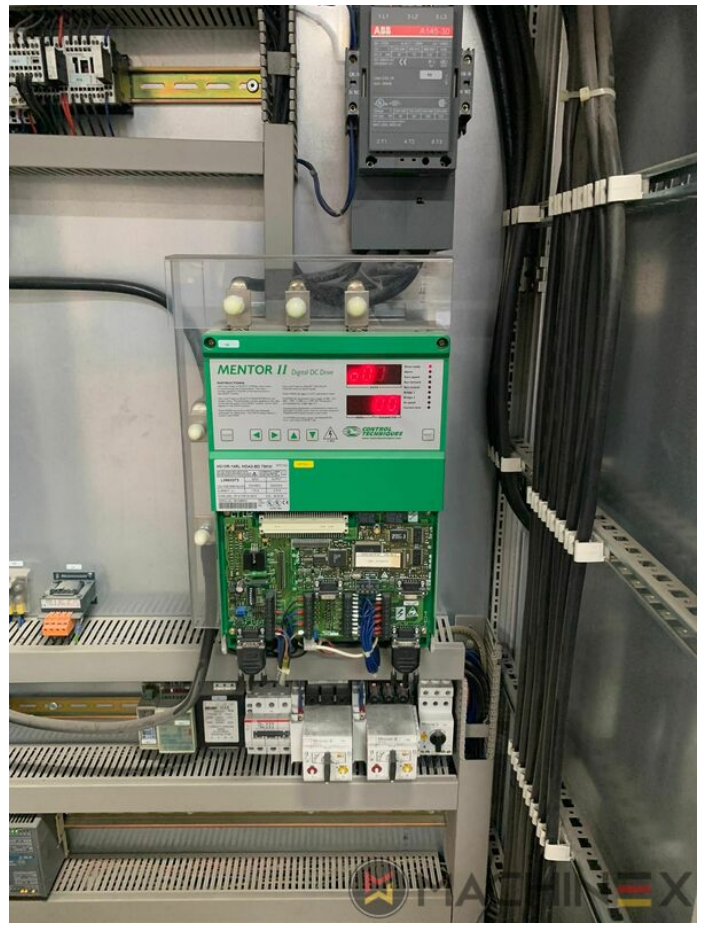

SPAIN | GERMANY | USA | ITALY | TURKEY | CHINA | BRAZIL | MEXICO | PERU

+34 682 639 187

info@machinex.com