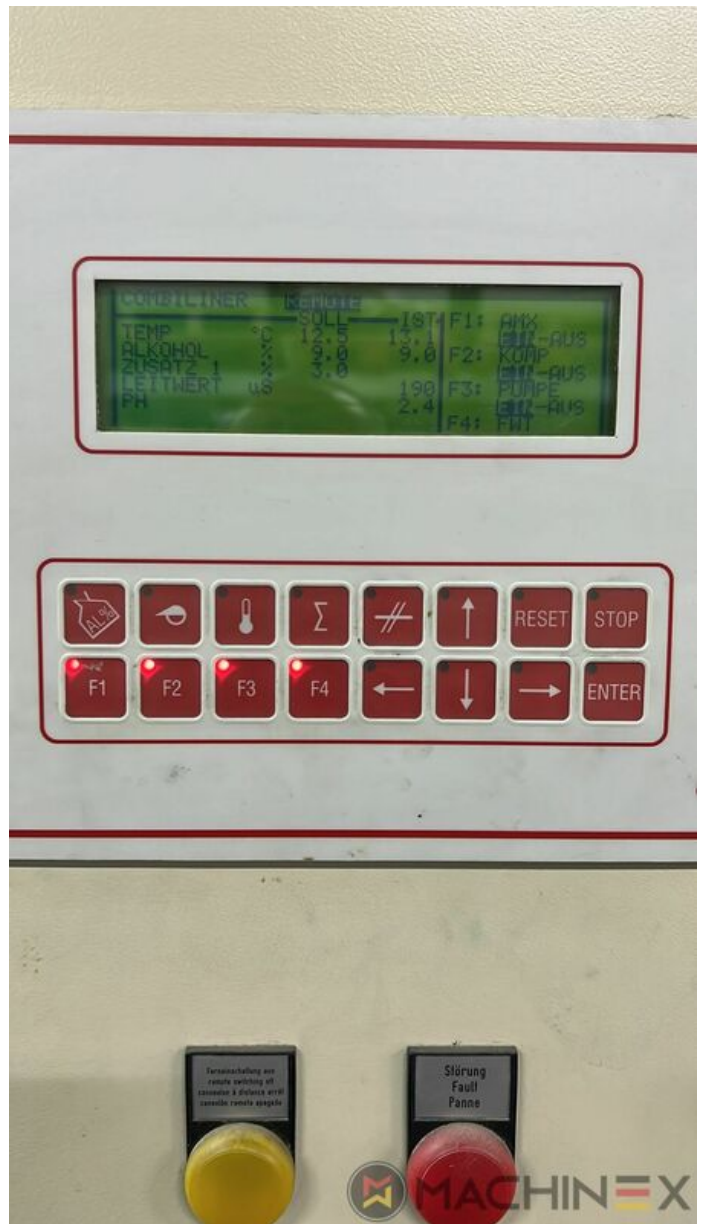

SPAIN | GERMANY | USA | ITALY | TURKEY | CHINA | BRAZIL | MEXICO | PERU

+34 682 639 187

info@machinex.com