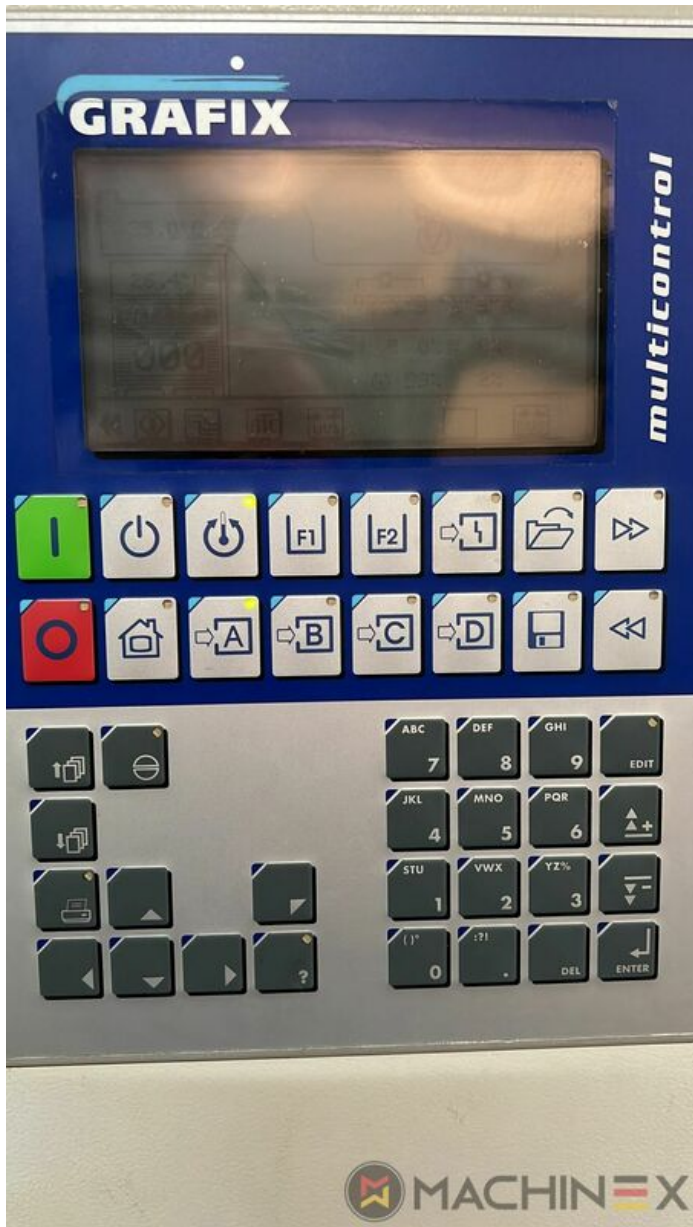

SPAIN | GERMANY | USA | ITALY | TURKEY | CHINA | BRAZIL | MEXICO | PERU

+34 682 639 187

info@machinex.com