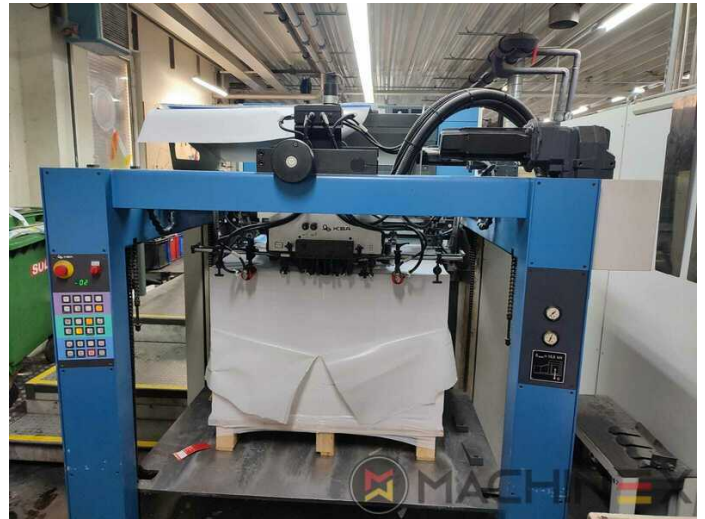

SPAIN | GERMANY | USA | ITALY | TURKEY | CHINA | BRAZIL | MEXICO | PERU

+34 682 639 187

info@machinex.com