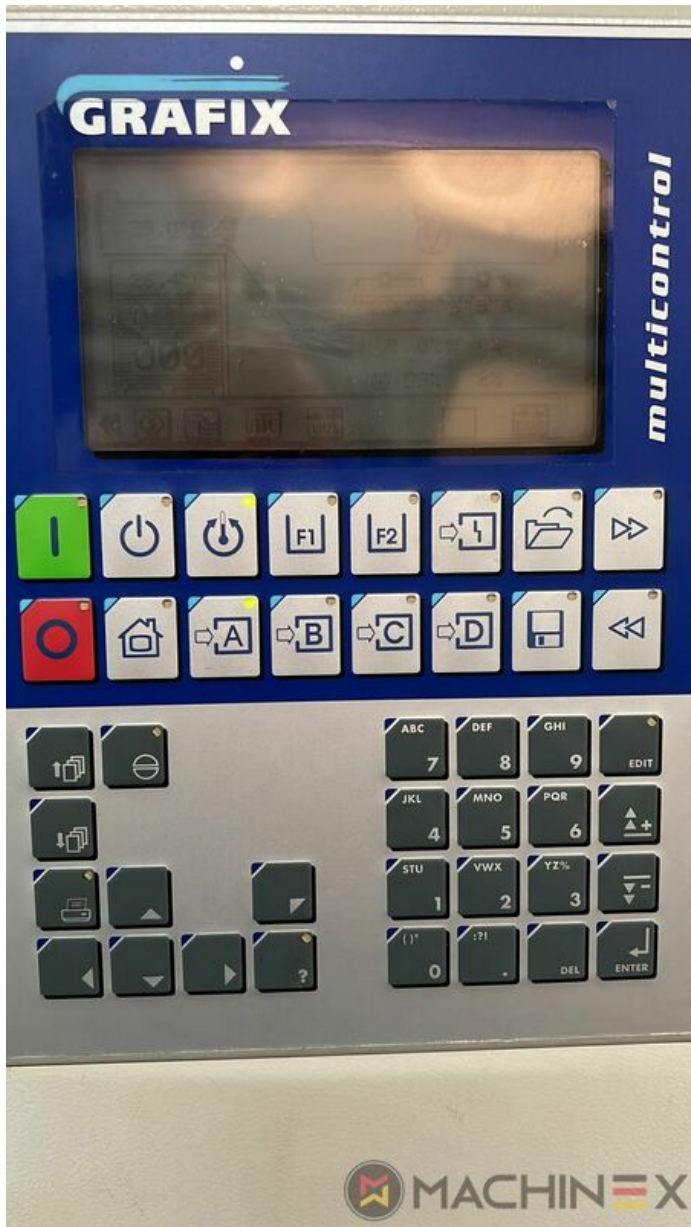

SPAIN | GERMANY | USA | ITALY | TURKEY | CHINA | BRAZIL | MEXICO | PERU

+34 682 639 187

info@machinex.com

MACHINEX