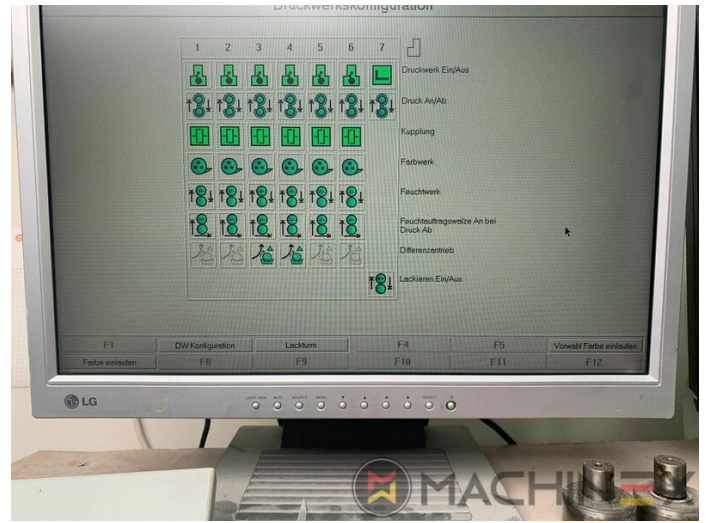

2004 | KBA RAPIDA RA 105 6 L (U) CX PWVA HYBRID

+ USED PRINTING MACHINES 2004 : سنة 6 COLOR + COATER

وصف الطابعة

ادوات

- Grafix Infra Red Dryer
- Electromechanic double-sheet control
- VARIDAMP alcohol dampening
- Saphira Blanket Pro 100
- CX equipment (additional equipment for cardboard until 1.2 mm)
- Intercommunication system between infeed and delivery
- Elevated Machine
- PWVA Full automatic plate change
- KBA Logotronic
- ALV 2 (extended delivery)
- Lack Unit (Harris & Bruno)
- Harris & Bruno coating unit
- Baldwin blanket and roller washing
- Blower ionization on feeder
- NonStop device (manual)

اصطلاحات تفاصيل

- Sheet Counter : 90 Million
- Max. format : 740 x 1050 mm
- Min. format :: 350 x 500 mm
- Stock Thickness :: 60 g/m² to 350 g/m² up to 1.2 mm

SPAIN | GERMANY | USA | ITALY | TURKEY | CHINA | BRAZIL | MEXICO | PERU

+34 682 639 187

info@machinex.com

- CIP3 connection to console and software
- High Quality Packaging Press (Hybrid)
- GRAFIX MEGATRONIC-S with control station operation and ionization (Kersten)

SPAIN | GERMANY | USA | ITALY | TURKEY | CHINA | BRAZIL | MEXICO | PERU