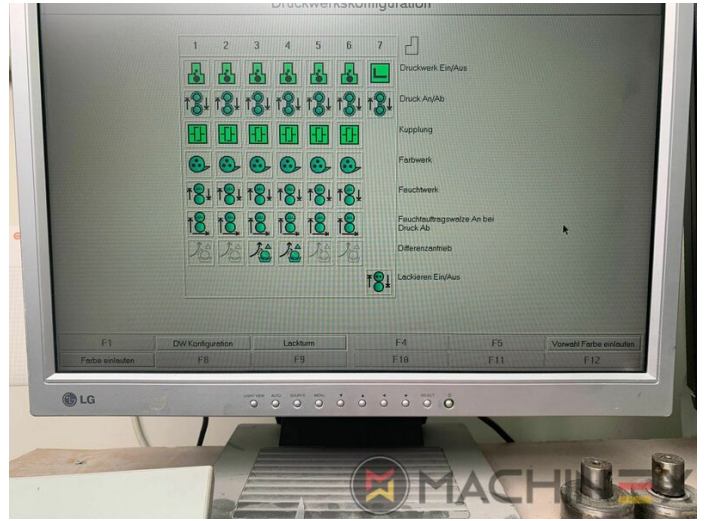

2004 | KBA RAPIDA RA 105 6 L (U) CX PWVA HYBRID

+ USED PRINTING MACHINES ◻ YEAR: 2004 ◻ 6 COLOR + COATER

PRINTER DESCRIPTION

EQUIPMENT

- Grafix Infra Red Dryer
- Electromechanic double-sheet control
- VARIDAMP alcohol dampening
- Saphira Blanket Pro 100
- CX equipment (additional equipment for cardboard until 1.2 mm)
- Intercommunication system between infeed and delivery
- Elevated Machine
- PWVA Full automatic plate change
- KBA Logotronic
- ALV 2 (extended delivery)
- Lack Unit (Harris & Bruno)
- Harris & Bruno coating unit
- Baldwin blanket and roller washing
- Blower ionization on feeder
- NonStop device (manual)

TECHNICAL DETAILS

- Sheet Counter : 90 Million
- Max. format : 740 x 1050 mm
- Min. format :: 350 x 500 mm
- Stock Thickness :: 60 g/m² to 350 g/m² up to 1.2 mm

SPAIN | GERMANY | USA | ITALY | TURKEY | CHINA | BRAZIL | MEXICO | PERU

+34 682 639 187

info@machinex.com

- CIP3 connection to console and software
- High Quality Packaging Press (Hybrid)
- GRAFIX MEGATRONIC-S with control station operation and ionization (Kersten)

SPAIN | GERMANY | USA | ITALY | TURKEY | CHINA | BRAZIL | MEXICO | PERU