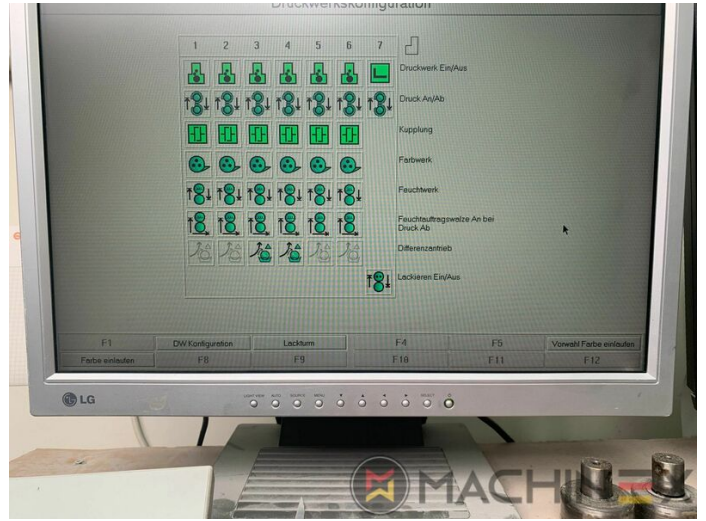

2004 | KBA RAPIDA RA 105 6 L (U) CX PWVA HYBRID

+ USED PRINTING MACHINES AN: 2004 6 COLOR + COATER

DESCRIPTION DE L'IMPRIMANTE

ÉQUIPEMENT

- Grafix Infra Red Dryer
- Electromechanic double-sheet control
- VARIDAMP alcohol dampening
- Saphira Blanket Pro 100
- Equipement CX (équipement supplémentaire pour le carton jusqu'à 1,2 mm)
- Intercommunication system between infeed and delivery
- Elevated Machine
- PWVA Changement de plaques pleinement automatique
- KBA Logotronic
- ALV 2 (extended delivery)
- Lack Unit (Harris & Bruno)
- Harris & Bruno coating unit
- Baldwin blanket and roller washing
- Blower ionization on feeder
- NonStop device (manual)

DÉTAILS TECHNIQUES

- Sheet Counter : 90 Million
- Max. format : 740 x 1050 mm
- Min. format :: 350 x 500 mm
- Stock Thickness :: 60 g/m² to 350 g/m² up to 1.2 mm

SPAIN | GERMANY | USA | ITALY | TURKEY | CHINA | BRAZIL | MEXICO | PERU

+34 682 639 187

info@machinex.com

- CIP3 connection to console and software
- Presse d'emballage de haute qualité (Hybride)
- GRAFIX MEGATRONIC-S with control station operation and ionization (Kersten)

SPAIN | GERMANY | USA | ITALY | TURKEY | CHINA | BRAZIL | MEXICO | PERU