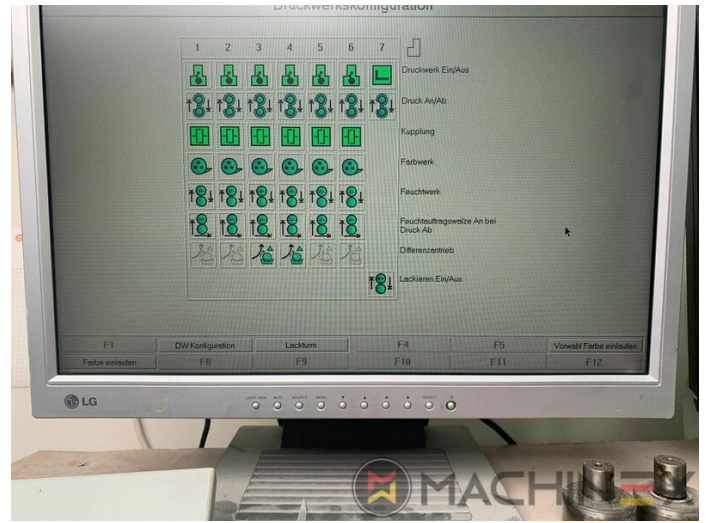

2004 | KBA RAPIDA RA 105 6 L (U) CX PWVA HYBRID

+ USED PRINTING MACHINES ⌚ GODINA: 2004 📄 6 COLOR + COATER

PRINTER DESCRIPTION

OPREMA

- Grafix Infra Red Dryer
- Electromechanic double-sheet control
- VARIDAMP alcohol dampening
- Saphira Blanket Pro 100
- CX equipment (additional equipment for cardboard until 1.2 mm)
- Intercommunication system between infeed and delivery
- Elevated Machine
- PWVA Full automatic plate change
- KBA Logotronic
- ALV 2 (extended delivery)
- Lack Unit (Harris & Bruno)
- Harris & Bruno coating unit
- Baldwin blanket and roller washing
- Blower ionization on feeder
- NonStop device (manual)

TEHNIČKI POJEDINOSTI

- Sheet Counter : 90 Million
- Max. format : 740 x 1050 mm
- Min. format :: 350 x 500 mm
- Stock Thickness :: 60 g/m² to 350 g/m² up to 1.2 mm

SPAIN | GERMANY | USA | ITALY | TURKEY | CHINA | BRAZIL | MEXICO | PERU

☎ +34 682 639 187

✉ info@machinex.com

- CIP3 connection to console and software
- High Quality Packaging Press (Hybrid)
- GRAFIX MEGATRONIC-S with control station operation and ionization (Kersten)

SPAIN | GERMANY | USA | ITALY | TURKEY | CHINA | BRAZIL | MEXICO | PERU