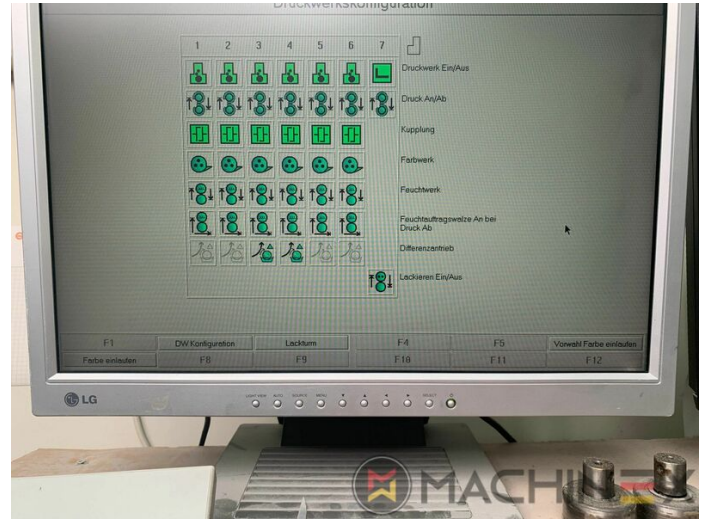

+34 682 639 187

info@machinex.com

- CIP3 connection to console and software
- High Quality Packaging Press (Hybrid)
- GRAFIX MEGATRONIC-S with control station operation and ionization (Kersten)

SPAIN | GERMANY | USA | ITALY | TURKEY | CHINA | BRAZIL | MEXICO | PERU