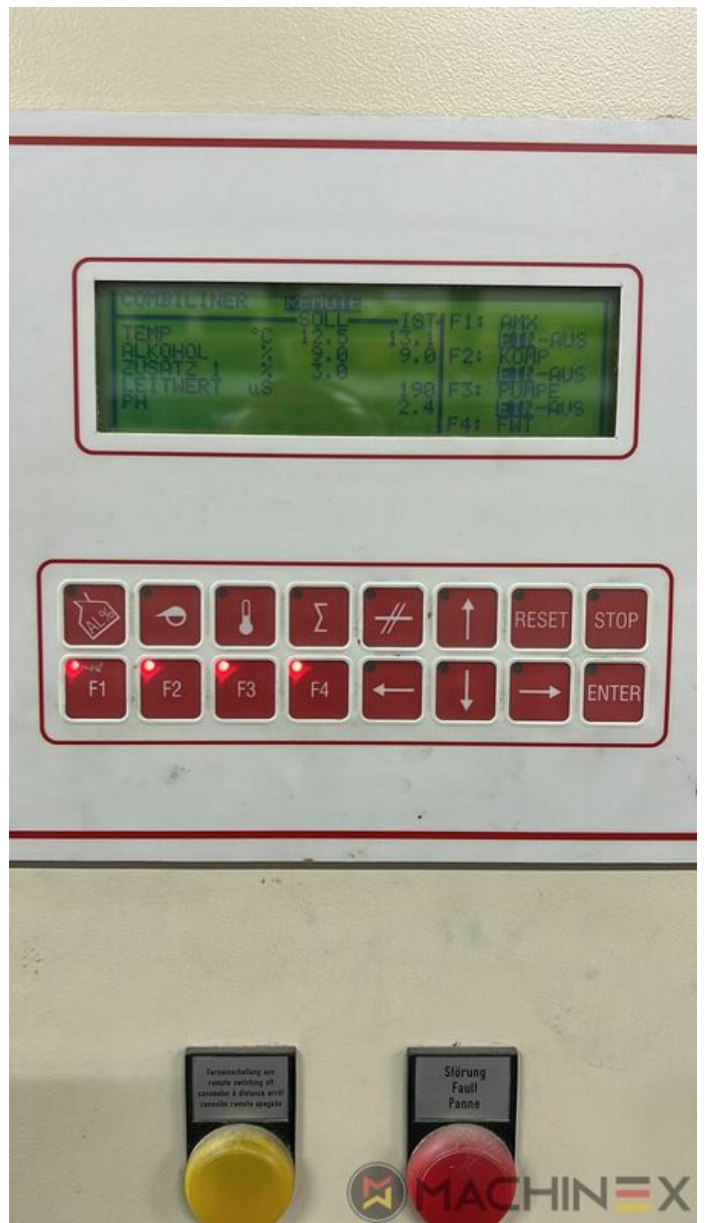

SPAIN | GERMANY | USA | ITALY | TURKEY | CHINA | BRAZIL | MEXICO | PERU

+34 682 639 187

info@machinex.com