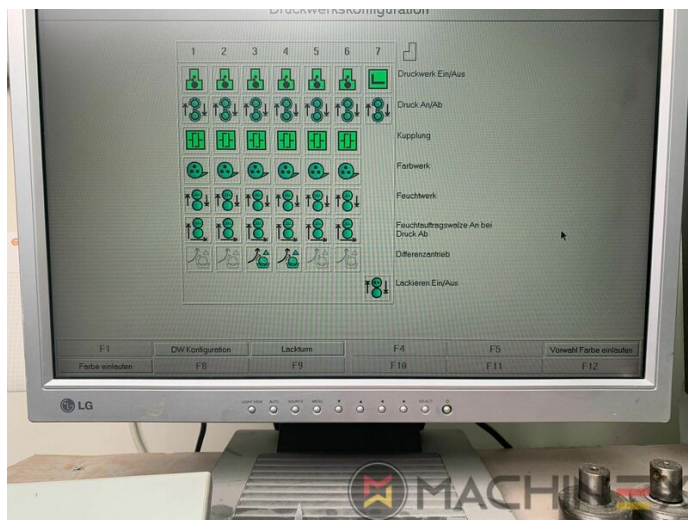

2004 | KBA RAPIDA RA 105 6 L (U) CX PWVA HYBRID

+ STAMPA OFFSET ANNO: 2004 6 COLOR + COATER

DESCRIZIONE DELLA STAMPANTE

ATTREZZATURE

- Grafix Infra Red Dryer
- Electromechanic double-sheet control
- VARIDAMP alcohol dampening
- Saphira Blanket Pro 100
- Attrezzatura CX (attrezzatura supplementare per cartone fino a 1,2 mm)
- Intercommunication system between infeed and delivery
- Elevated Machine
- PWVA Cambio totalmente automatico
- KBA Logotronic
- ALV 2 (extended delivery)
- Lack Unit (Harris & Bruno)
- Harris & Bruno coating unit
- Baldwin blanket and roller washing
- Blower ionization on feeder
- NonStop device (manual)

+34 682 639 187

info@machinex.com

 MACHINEX

- CIP3 connection to console and software
- Pressa da imballaggio di alta qualità (ibrida)
- GRAFIX MEGATRONIC-S with control station operation and ionization (Kersten)