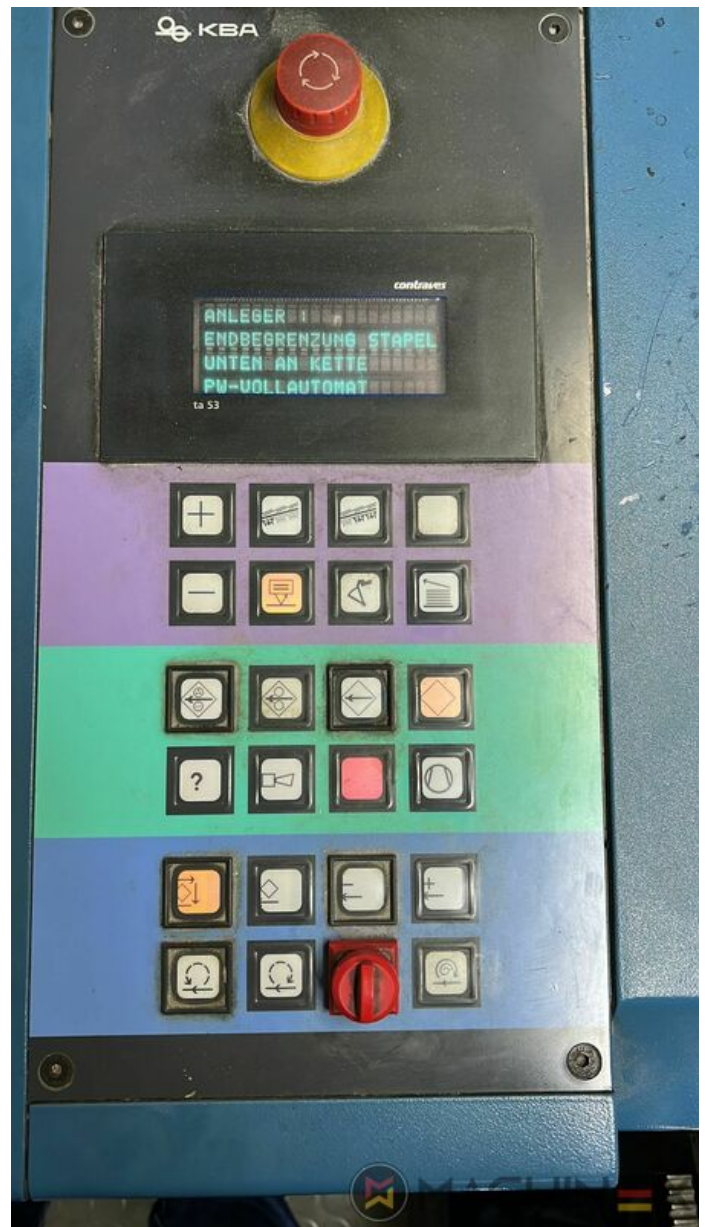

SPAIN | GERMANY | USA | ITALY | TURKEY | CHINA | BRAZIL | MEXICO | PERU

+34 682 639 187

info@machinex.com

MACHINEX