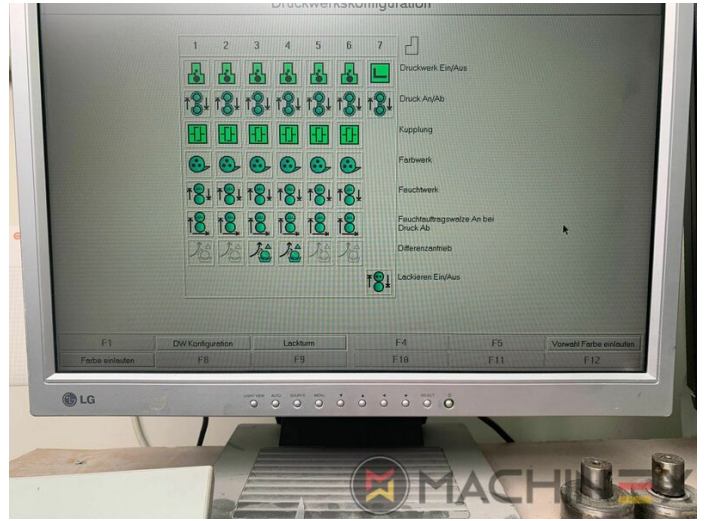

2004 | KBA RAPIDA RA 105 6 L (U) CX PWVA HYBRID

+ USED PRINTING MACHINES ROK: 2004 6 COLOUR + COATER

OPIS DRUKARKI

EKWIPUNEK

- Grafix Infra Red Dryer
- Electromechanic double-sheet control
- VARIDAMP alcohol dampening
- Saphira Blanket Pro 100
- CX equipment (additional equipment for cardboard until 1.2 mm)
- Intercommunication system between infeed and delivery
- Elevated Machine
- PWVA W pełni automatyczna wymiana płyt
- KBA Logotronic
- ALV 2 (extended delivery)
- Lack Unit (Harris & Bruno)
- Harris & Bruno coating unit
- Baldwin blanket and roller washing
- Blower ionization on feeder
- NonStop device (manual)

SZCZEGÓŁY TECHNICZNE

- Sheet Counter : 90 Million
- Max. format : 740 x 1050 mm
- Min. format :: 350 x 500 mm
- Stock Thickness :: 60 g/m² to 350 g/m² up to 1.2 mm

SPAIN | GERMANY | USA | ITALY | TURKEY | CHINA | BRAZIL | MEXICO | PERU

+34 682 639 187

info@machinex.com

 MACHINEX

- CIP3 connection to console and software
- High Quality Packaging Press (Hybrid)
- GRAFIX MEGATRONIC-S with control station operation and ionization (Kersten)