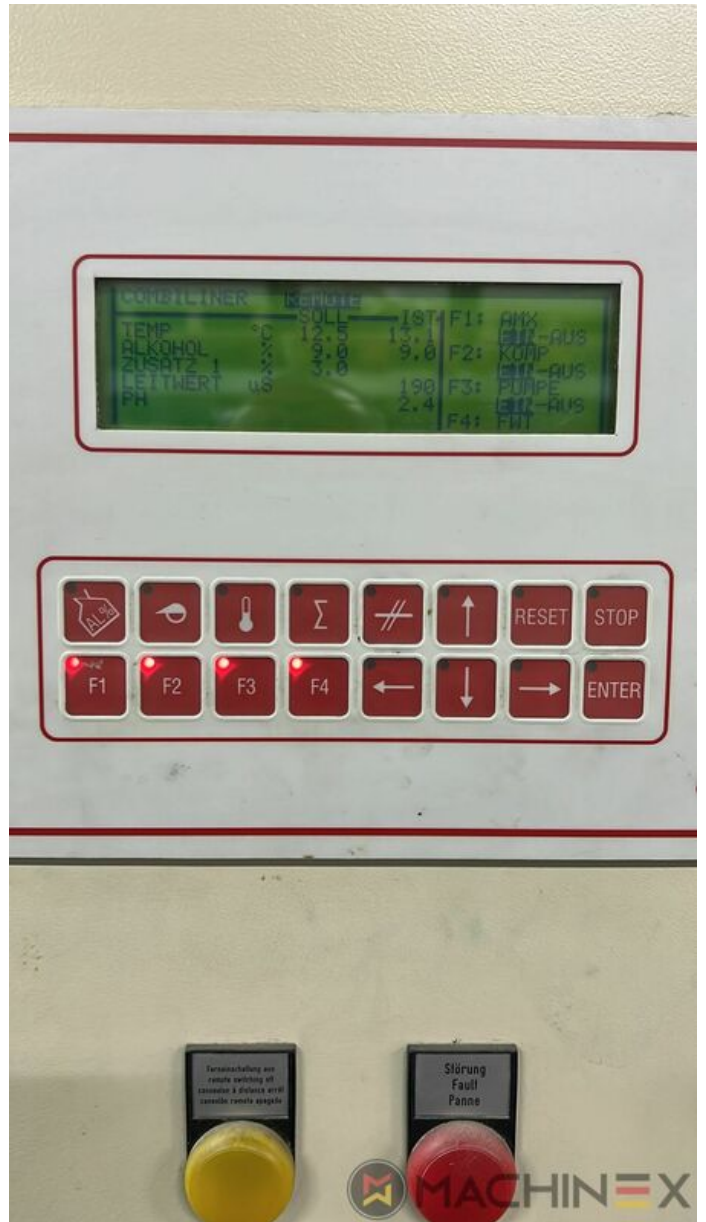

SPAIN | GERMANY | USA | ITALY | TURKEY | CHINA | BRAZIL | MEXICO | PERU

+34 682 639 187

info@machinex.com