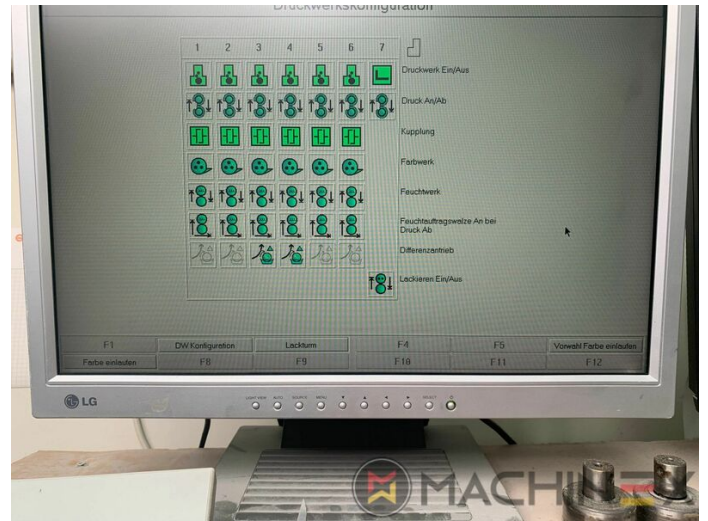

2004 | KBA RAPIDA RA 105 6 L (U) CX PWVA HYBRID

+ USED PRINTING MACHINES ⌚ ГОД: 2004 📄 6 COLOR + COATER

ОПИСАНИЕ ПРИНТЕРА

ОПИСАНИЕ

- Grafix Infra Red Dryer
- Electromechanic double-sheet control
- VARIDAMP alcohol dampening
- Saphira Blanket Pro 100
- CX equipment (additional equipment for cardboard until 1.2 mm)
- Intercommunication system between infeed and delivery
- Elevated Machine
- PWVA Полностью автоматическая смена пластин
- KBA Logotronic
- ALV 2 (extended delivery)
- Lack Unit (Harris & Bruno)
- Harris & Bruno coating unit
- Baldwin blanket and roller washing
- Blower ionization on feeder
- NonStop device (manual)

ТЕХНИЧЕСКИЕ ПОДРОБНОСТИ

- Sheet Counter : 90 Million
- Max. format : 740 x 1050 mm
- Min. format :: 350 x 500 mm
- Stock Thickness :: 60 g/m² to 350 g/m² up to 1.2 mm

SPAIN | GERMANY | USA | ITALY | TURKEY | CHINA | BRAZIL | MEXICO | PERU

☎ +34 682 639 187

✉ info@machinex.com

- CIP3 connection to console and software
- High Quality Packaging Press (Hybrid)
- GRAFIX MEGATRONIC-S with control station operation and ionization (Kersten)

SPAIN | GERMANY | USA | ITALY | TURKEY | CHINA | BRAZIL | MEXICO | PERU