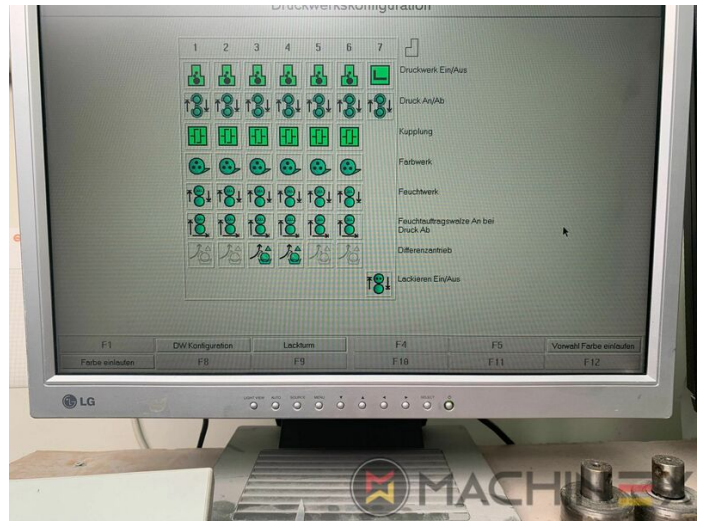

+34 682 639 187

info@machinex.com

- CIP3 connection to console and software
- High Quality Packaging Press (Hybrid)
- GRAFIX MEGATRONIC-S with control station operation and ionization (Kersten)

SPAIN | GERMANY | USA | ITALY | TURKEY | CHINA | BRAZIL | MEXICO | PERU