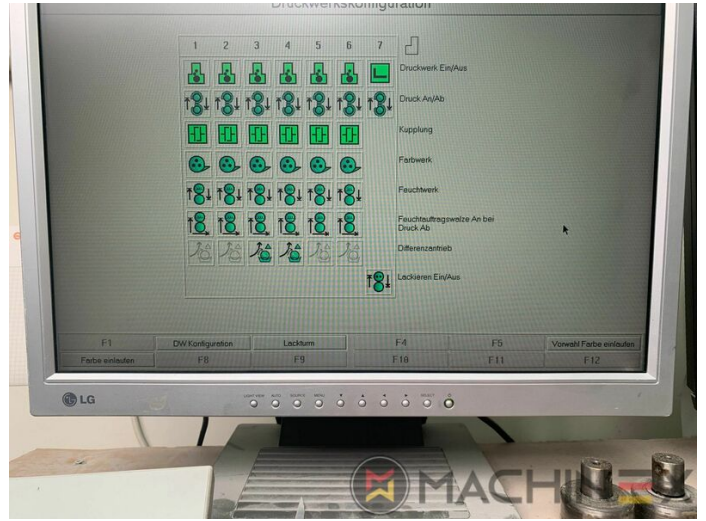

+34 682 639 187

info@machinex.com

- CIP3 connection to console and software
- High Quality Packaging Press (Hybrid)
- GRAFIX MEGATRONIC-S with control station operation and ionization (Kersten)

SPAIN | GERMANY | USA | ITALY | TURKEY | CHINA | BRAZIL | MEXICO | PERU