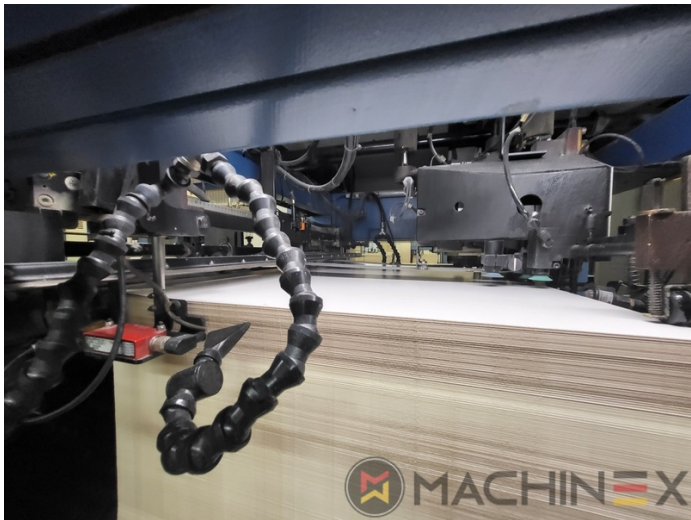

SPAIN | GERMANY | USA | ITALY | TURKEY | CHINA | BRAZIL | MEXICO | PERU

+34 682 639 187

info@machinex.com