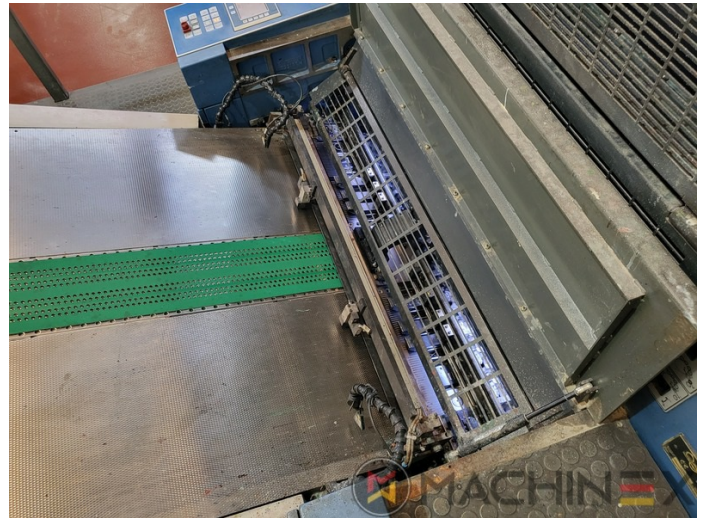

SPAIN | GERMANY | USA | ITALY | TURKEY | CHINA | BRAZIL | MEXICO | PERU

+34 682 639 187

info@machinex.com