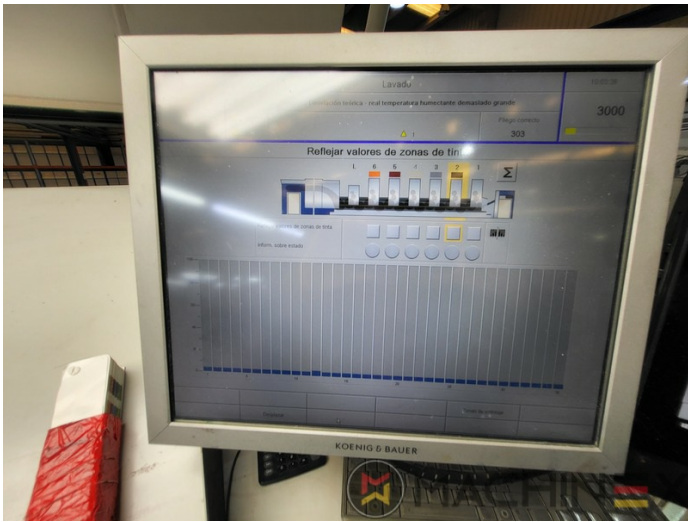

SPAIN | GERMANY | USA | ITALY | TURKEY | CHINA | BRAZIL | MEXICO | PERU

+34 682 639 187

info@machinex.com