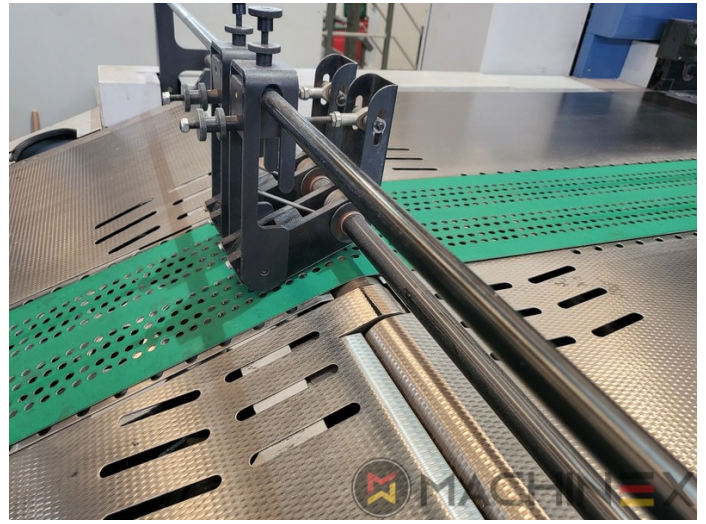

SPAIN | GERMANY | USA | ITALY | TURKEY | CHINA | BRAZIL | MEXICO | PERU

+34 682 639 187

info@machinex.com

MACHINEX