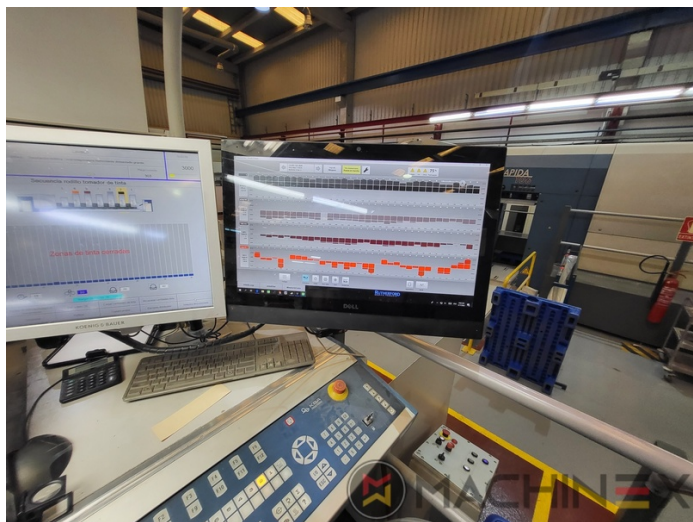

SPAIN | GERMANY | USA | ITALY | TURKEY | CHINA | BRAZIL | MEXICO | PERU

+34 682 639 187

info@machinex.com