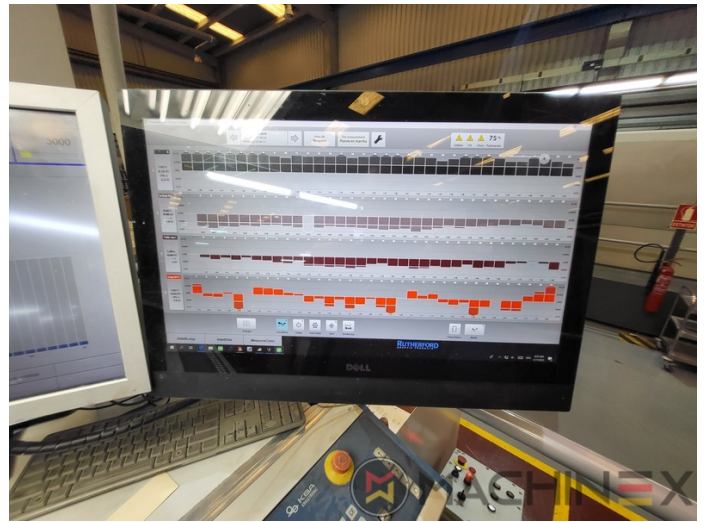

SPAIN | GERMANY | USA | ITALY | TURKEY | CHINA | BRAZIL | MEXICO | PERU

+34 682 639 187

info@machinex.com