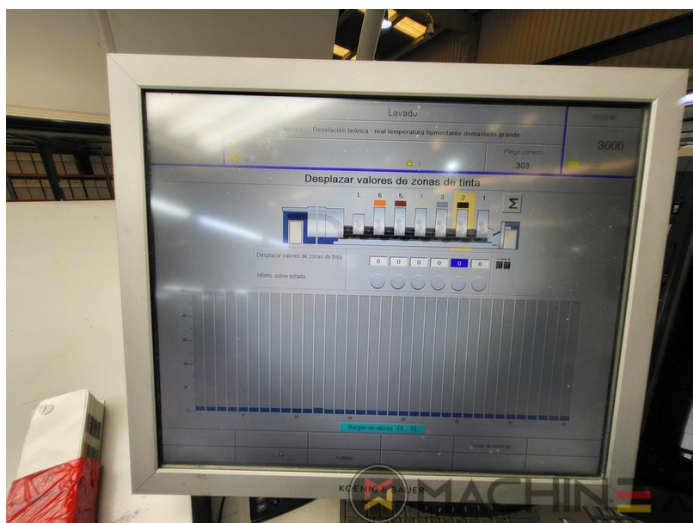

SPAIN | GERMANY | USA | ITALY | TURKEY | CHINA | BRAZIL | MEXICO | PERU

+34 682 639 187

info@machinex.com