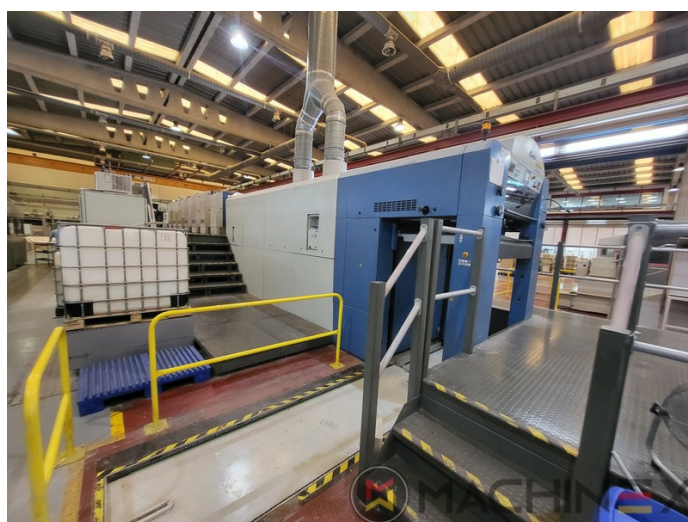

- KBA-Non-Stop-Automatic
- KERSTEN HL -version including side blower with ionization
- Elevated 675 mm with foundation
- 4 IR Infrared lamps + 3 TL + (3 IR + 4 TL) + (4 TL)
- Harris and Bruno Aqueous Lithocoat Circulator
- Dust extraction (for cardboard)
- Sheet monitoring in the printing unit
- Roller coating for low alcohol printing (BOETTCHER)

SPAIN | GERMANY | USA | ITALY | TURKEY | CHINA | BRAZIL | MEXICO | PERU

+34 682 639 187

info@machinex.com

MACHINEX