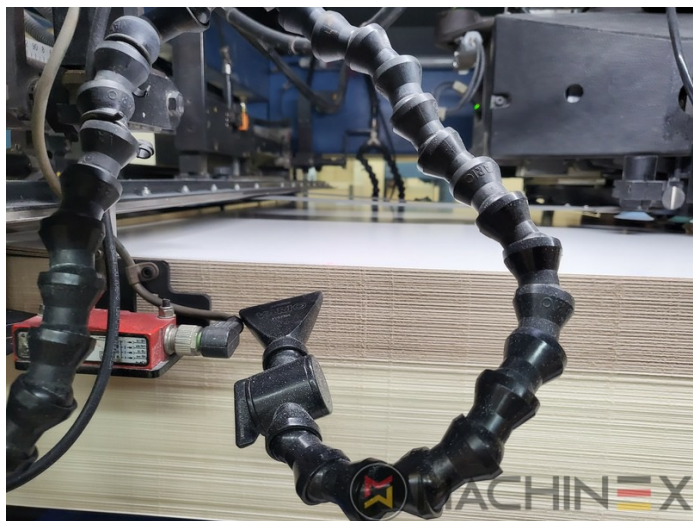

SPAIN | GERMANY | USA | ITALY | TURKEY | CHINA | BRAZIL | MEXICO | PERU

+34 682 639 187

info@machinex.com