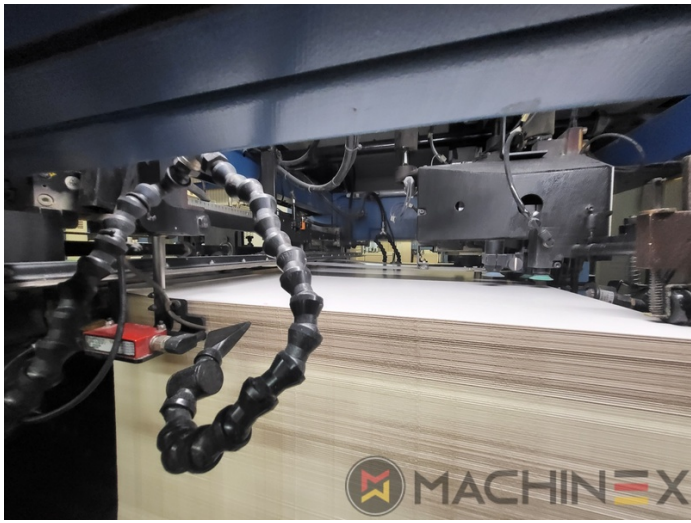

SPAIN | GERMANY | USA | ITALY | TURKEY | CHINA | BRAZIL | MEXICO | PERU

+34 682 639 187

info@machinex.com