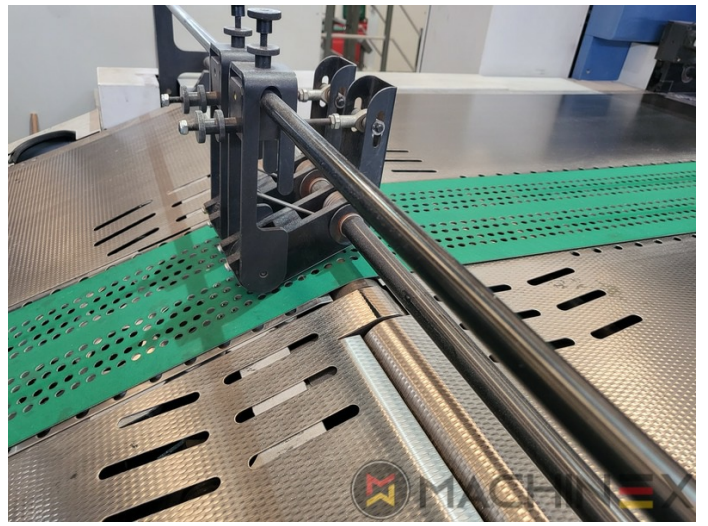

SPAIN | GERMANY | USA | ITALY | TURKEY | CHINA | BRAZIL | MEXICO | PERU

+34 682 639 187

info@machinex.com

MACHINEX