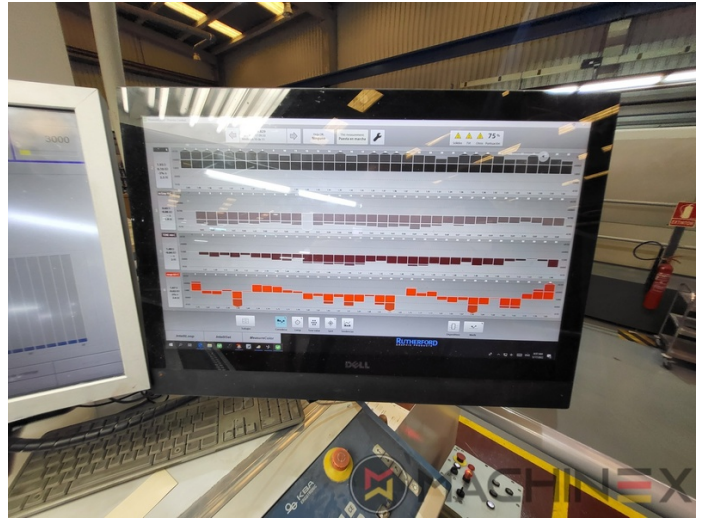

SPAIN | GERMANY | USA | ITALY | TURKEY | CHINA | BRAZIL | MEXICO | PERU

+34 682 639 187

info@machinex.com