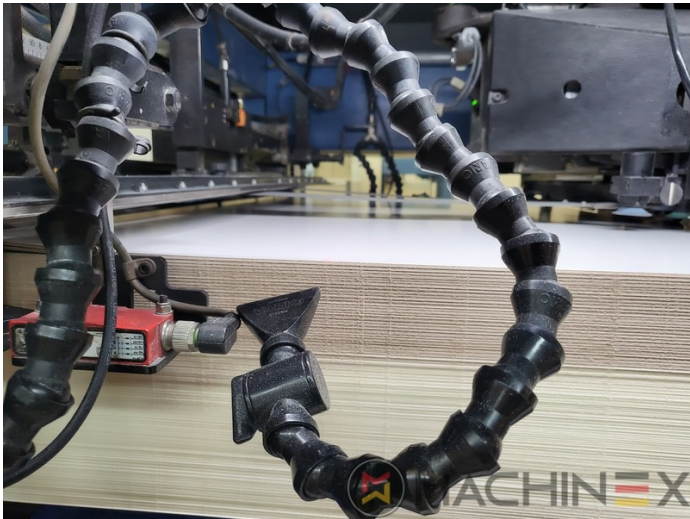

SPAIN | GERMANY | USA | ITALY | TURKEY | CHINA | BRAZIL | MEXICO | PERU

+34 682 639 187

info@machinex.com