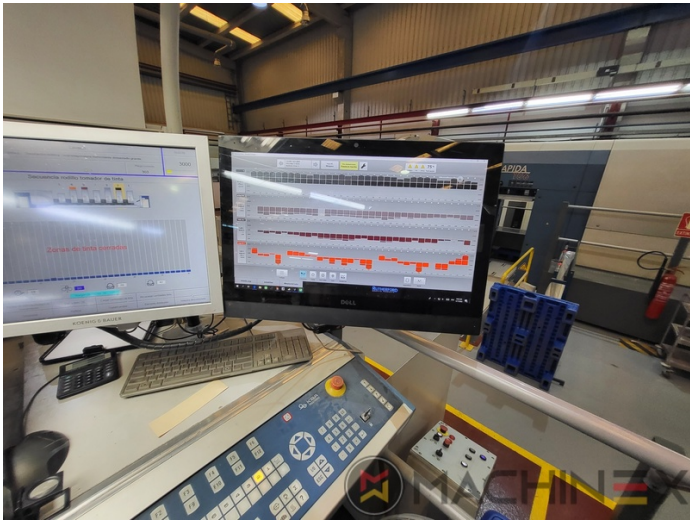

SPAIN | GERMANY | USA | ITALY | TURKEY | CHINA | BRAZIL | MEXICO | PERU

+34 682 639 187

info@machinex.com