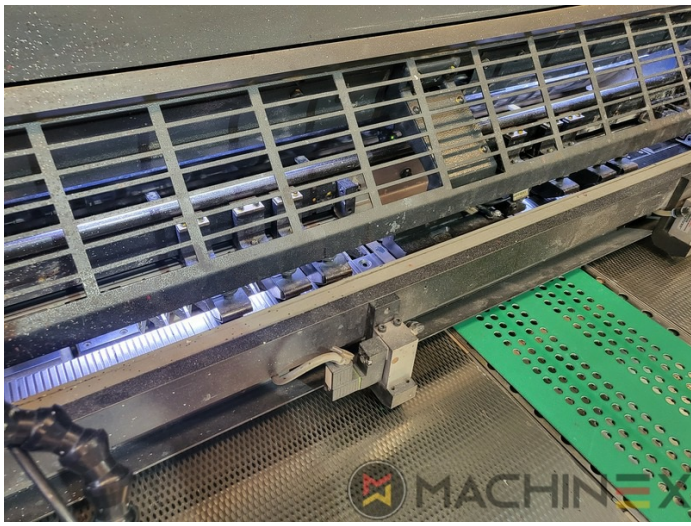

SPAIN | GERMANY | USA | ITALY | TURKEY | CHINA | BRAZIL | MEXICO | PERU

+34 682 639 187

info@machinex.com