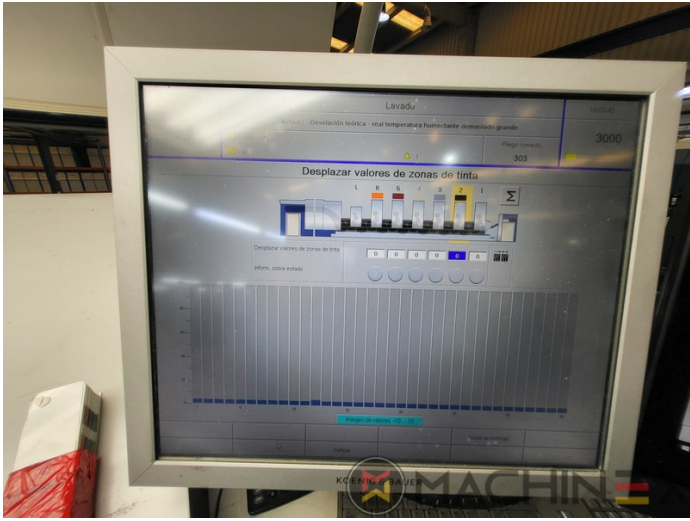

SPAIN | GERMANY | USA | ITALY | TURKEY | CHINA | BRAZIL | MEXICO | PERU

+34 682 639 187

info@machinex.com