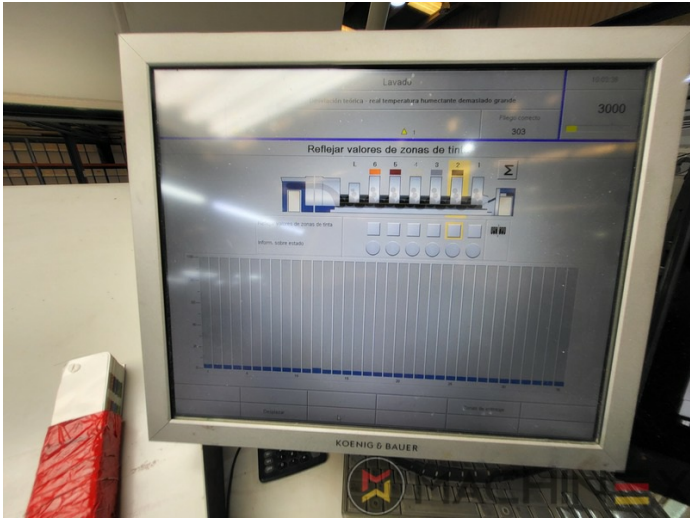

SPAIN | GERMANY | USA | ITALY | TURKEY | CHINA | BRAZIL | MEXICO | PERU

+34 682 639 187

info@machinex.com