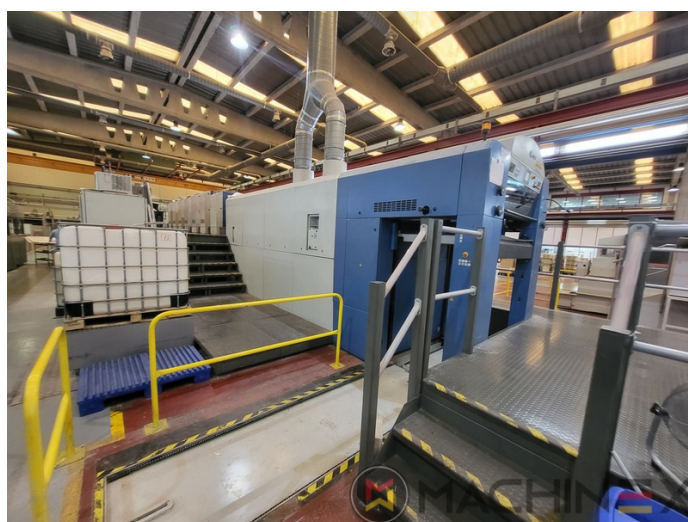

# ÉQUIPEMENT

- VARIDAMP alcohol dampening
- Saphira Blanket Pro 100
- Equipement CX (équipement supplémentaire pour le carton jusqu'à 1,2 mm)
- Intercommunication system between infeed and delivery
- Modèle P-40 (vitesse de 18 000 par heure)
- Ultrasonic double sheet control
- Lack Unit (Harris & Bruno)
- Technotrans Beta f
- Technotrans Beta C High Tech Combi cooling device
- Becker compressor
- ErgoTronic Professional console with ColorTronic ink metering "19" TouchScreen
- Weko Ionomat Powder spray (controlled by Colortronic)
- Extended delivery 3800mm (ALV 3)
- Fully-automatic plate change FAPC, incl. one pneumatic plate bending device at the gallery

# DÉTAILS TECHNIQUES

- Max. format : 750 mm x 1060 mm
- Sheet Counter : 124 Million

+34 682 639 187

info@machinex.com

- KBA-Non-Stop-Automatic
- KERSTEN HL -version including side blower with ionization
- Elevated 675 mm with foundation
- 4 IR Infrared lamps + 3 TL + (3 IR + 4 TL ) + (4 TL )
- Harris and Bruno Aqueous Lithocoat Circulator
- Dust extraction (for cardboard )
- Sheet monitoring in the printing unit
- Roller coating for low alcohol printing (BOETTCHER)