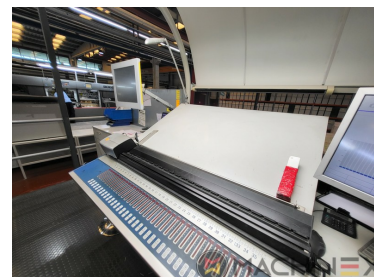

# 2010 | KBA RAPIDA RA 106 6 L CX FAPC

+ USED PRINTING MACHINES    AN: 2010    6 COLOR + COATER

## DESCRIPTION DE L'IMPRIMANTE

# ÉQUIPEMENT

- VARIDAMP alcohol dampening
- Saphira Blanket Pro 100
- Equipement CX (équipement supplémentaire pour le carton jusqu'à 1,2 mm)
- Intercommunication system between infeed and delivery
- Modèle P-40 (vitesse de 18 000 par heure)
- Ultrasonic double sheet control
- Lack Unit (Harris & Bruno)
- Technotrans Beta f
- Technotrans Beta C High Tech Combi cooling device
- Becker compressor
- ErgoTronic Professional console with ColorTronic ink metering "19" TouchScreen
- Weko Ionomat Powder spray (controlled by Colortronic)
- Extended delivery 3800mm (ALV 3)
- Fully-automatic plate change FAPC, incl. one pneumatic plate bending device at the gallery