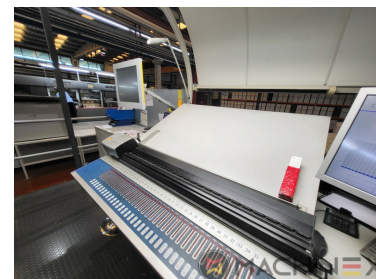

# 2010 | KBA RAPIDA RA 106 6 L CX FAPC

+ USED PRINTING MACHINES     ■■■ : 2010     6 COLOR + COATER

- VARIDAMP alcohol dampening
- Saphira Blanket Pro 100
- CX equipment (additional equipment for cardboard until 1.2 mm)
- Intercommunication system between infeed and delivery
- P-40 model (18.000 speed)
- Ultrasonic double sheet control
- Lack Unit (Harris & Bruno)
- Technotrans Beta f
- Technotrans Beta C High Tech Combi cooling device
- Becker compressor
- ErgoTronic Professional console with ColorTronic ink metering "19" TouchScreen
- Weko Ionomat Powder spray (controlled by Colortronic)
- Extended delivery 3800 mm (ALV 3)
- Fully-automatic plate change FAPC, incl. one pneumatic plate bending device at the gallery

- KBA-Non-Stop-Automatic
- KERSTEN HL -version including side blower with ionization
- Elevated 675 mm with foundation
- 4 IR Infrared lamps + 3 TL + (3 IR + 4 TL ) + (4 TL )
- Harris and Bruno Aqueous Lithocoat Circulator
- Dust extraction (for cardboard )
- Sheet monitoring in the printing unit
- Roller coating for low alcohol printing (BOETTCHER)