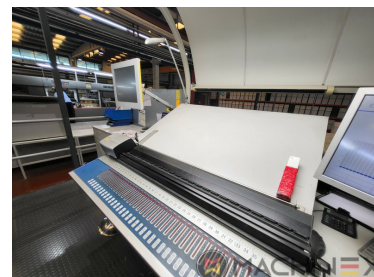

# 2010 | KBA RAPIDA RA 106 6 L CX FAPC

+ USED PRINTING MACHINES    ⌚ GODINA: 2010    📄 6 COLOR + COATER

# OPREMA

- VARIDAMP alcohol dampening
- Saphira Blanket Pro 100
- CX equipment (additional equipment for cardboard until 1.2 mm)
- Intercommunication system between infeed and delivery
- P-40 model (18.000 speed)
- Ultrasonic double sheet control
- Lack Unit (Harris & Bruno)
- Technotrans Beta f
- Technotrans Beta C High Tech Combi cooling device
- Becker compressor
- ErgoTronic Professional console with ColorTronic ink metering "19" TouchScreen
- Weko Ionomat Powder spray (controlled by Colortronic)
- Extended delivery 3800 mm (ALV 3)
- Fully-automatic plate change FAPC, incl. one pneumatic plate bending device at the gallery