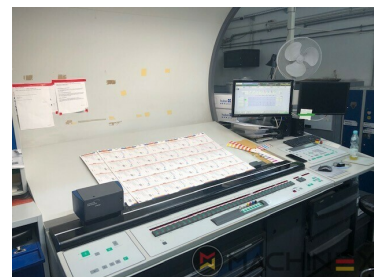

2011 | MAN ROLAND R 706 LTTLV HIPRINT HYBRID

+ USED PRINTING MACHINES AN: 2011 6 COLOR + DOUBLE COATER

DESCRIPTION DE L'IMPRIMANTE

ÉQUIPEMENT

- Cardboard equipment
- Quick Change coating
- ROLAND DELTAMATIC dampening system
- Automatic blanket, roller and impression-cylinder washing device
- ITC Contrôle de la température
- Electromechanic double-sheet control
- Hybrid UV & IR
- Straight machine
- UV / IR / TL Hot Air Drying Package
- Grafix Cantronic Powder Spray Device
- Coater with Tresu Anilox Chambered Doctor Blade
- Link prépresse avec JobPilot PressMonitor
- RCI Remote Ink Control with CCI
- Double sheet Control
- Steel Plate in feeder and Delivery

DÉTAILS TECHNIQUES

- Sheet Counter : 215 Million
- Max. format : 740 x 1040 mm
- Min. format : 340 x 480 mm

SPAIN | GERMANY | USA | ITALY | TURKEY | CHINA | BRAZIL | MEXICO | PERU

+34 682 639 187

info@machinex.com

- Infrarouge + Séchoir à air chaud
- Grapho Metronic FM19
- Select Dryer IR/TL
- Select CombiCenter (MD6A_50)
- Air Glide Delivery
- ColorPilot
- Certifié TelePresence
- Roland Seccomatic
- Kersten Antistatic at feeder and delivery
- 2 Coating units with Tresu (conventional + UV exchangeable)
- 3 x lamps on Delivery + 1 White lamp UV Dryer
- Inline Sorter on feeder and delivery
- Elevated 56 cm (Packaging)
- 1 x interdeck Lamp for white ink, 3 x Interdeck Dryers (flexible)