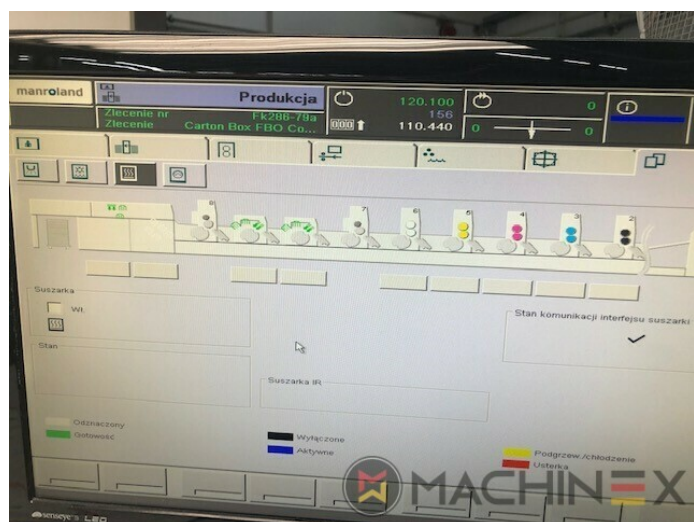

2011 | MAN ROLAND R 706 LTTLV HIPRINT HYBRID

+ USED PRINTING MACHINES AN: 2011 6 COLOR + DOUBLE COATER

DESCRIPTION DE L'IMPRIMANTE

ÉQUIPEMENT

- Cardboard equipment
- Quick Change coating
- ROLAND DELTAMATIC dampening system
- Automatic blanket, roller and impression-cylinder washing device
- ITC Contrôle de la température
- Electromechanic double-sheet control
- Hybrid UV & IR
- Straight machine
- UV / IR / TL Hot Air Drying Package
- Grafix Cantronic Powder Spray Device
- Coater with Tresu Anilox Chambered Doctor Blade
- Link prépresse avec JobPilot PressMonitor
- RCI Remote Ink Control with CCI
- Double sheet Control
- Steel Plate in feeder and Delivery

DÉTAILS TECHNIQUES

- Sheet Counter : 215 Million
- Max. format : 740 x 1040 mm
- Min. format : 340 x 480 mm

SPAIN | GERMANY | USA | ITALY | TURKEY | CHINA | BRAZIL | MEXICO | PERU

+34 682 639 187

info@machinex.com

- Infrarouge + Séchoir à air chaud
- Grapho Metronic FM19
- Select Dryer IR/TL
- Select CombiCenter (MD6A_50)
- Air Glide Delivery
- ColorPilot
- Certifié TelePresence
- Roland Seccomatic
- Kersten Antistatic at feeder and delivery
- 2 Coating units with Tresu (conventional + UV exchangeable)
- 3 x lamps on Delivery + 1 White lamp UV Dryer
- Inline Sorter on feeder and delivery
- Elevated 56 cm (Packaging)
- 1 x interdeck Lamp for white ink, 3 x Interdeck Dryers (flexible)