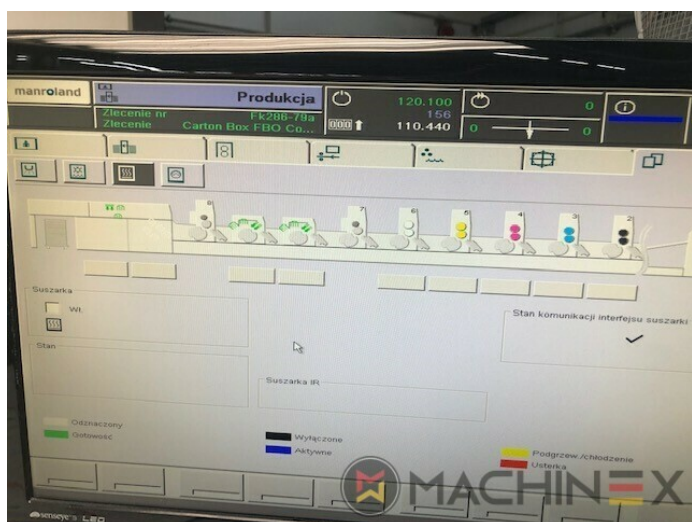

## DESCRIZIONE DELLA STAMPANTE

# ATTREZZATURE

- Cardboard equipment
- Quick Change coating
- ROLAND DELTAMATIC dampening system
- Automatic blanket, roller and impression-cylinder washing device
- Controllo della temperatura dell'inchiostro ITC
- Electromechanic double-sheet control
- Hybrid UV & IR
- Stampa a macchina dritta
- UV / IR / TL Hot Air Drying Package
- Grafix Cantronic Powder Spray Device
- Coater with Tresu Anilox Chambered Doctor Blade
- Collegamento di pre stampa con JobPilot PressMonitor
- RCI Remote Ink Control with CCI
- Double sheet Control
- Steel Plate in feeder and Delivery

info@machinex.com

- Infrarossi + Essiccatore ad aria calda
- Grapho Metronic FM19
- Select Dryer IR/TL
- Select CombiCenter (MD6A\_50)
- Air Glide Delivery
- ColorPilot
- Certificazione TelePresence
- Roland Seccomatic
- Kersten Antistatic at feeder and delivery
- 2 Coating units with Tresu (conventional + UV exchangeable)
- 3 x lamps on Delivery + 1 White lamp UV Dryer
- Inline Sorter on feeder and delivery
- Elevated 56 cm (Packaging)
- 1 x interdeck Lamp for white ink, 3 x Interdeck Dryers (flexible)