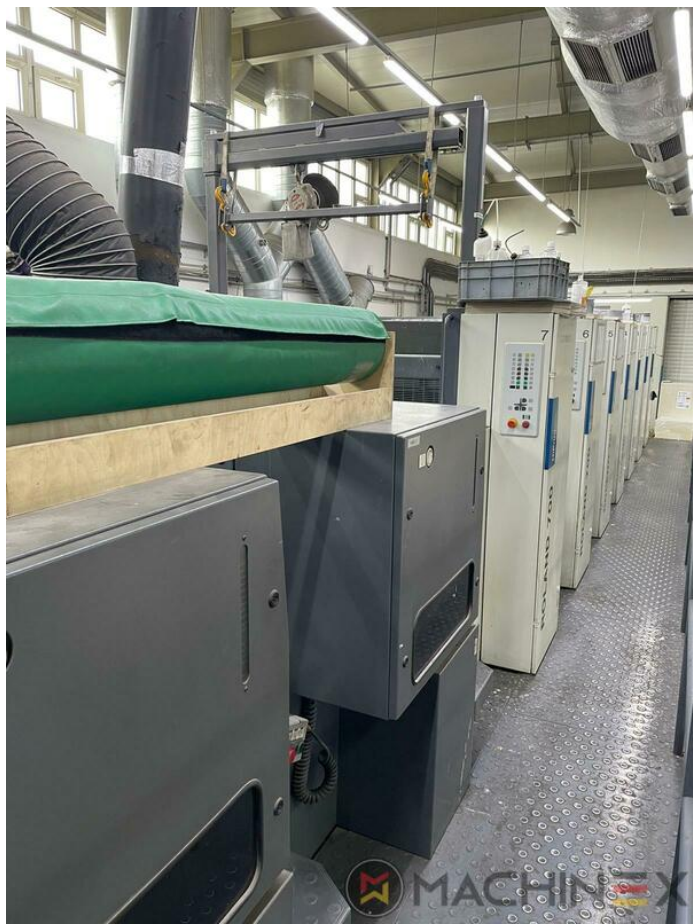

SPAIN | GERMANY | USA | ITALY | TURKEY | CHINA | BRAZIL | MEXICO | PERU

+34 682 639 187

info@machinex.com