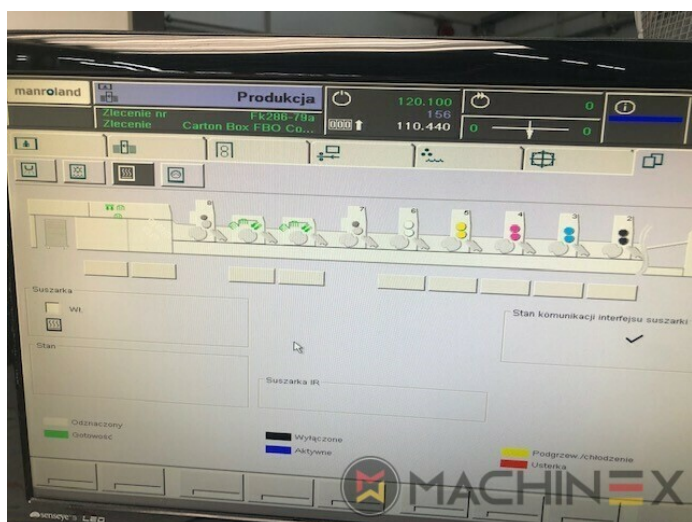

## PRINTER DESCRIPTION

# EQUIPMENT

- Cardboard equipment
- Quick Change coating
- ROLAND DELTAMATIC dampening system
- Automatic blanket, roller and impression-cylinder washing device
- ITC Ink temperature control
- Electromechanic double-sheet control
- Hybrid UV & IR
- Straight machine printing
- UV / IR / TL Hot Air Drying Package
- Grafix Cantronic Powder Spray Device
- Coater with Tresu Anilox Chambered Doctor Blade
- Prepress Link with JobPilot PressMonitor
- RCI Remote Ink Control with CCI
- Double sheet Control
- Steel Plate in feeder and Delivery

- Infrared + Hot air dryer
- Grapho Metronic FM19
- Select Dryer IR/TL
- Select CombiCenter (MD6A\_50)
- Air Glide Delivery
- ColorPilot
- TelePresence Certified
- Roland Seccomatic
- Kersten Antistatic at feeder and delivery
- 2 Coating units with Tresu (conventional + UV exchangeable)
- 3 x lamps on Delivery + 1 White lamp UV Dryer
- Inline Sorter on feeder and delivery
- Elevated 56 cm (Packaging)
- 1 x interdeck Lamp for white ink, 3 x Interdeck Dryers (flexible)