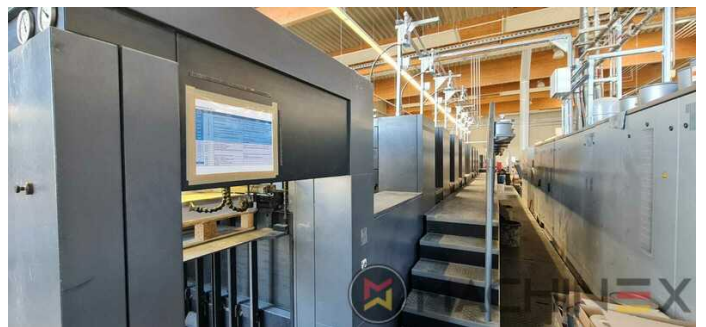

SPAIN | GERMANY | USA | ITALY | TURKEY | CHINA | BRAZIL | MEXICO | PERU

+34 682 639 187

info@machinex.com