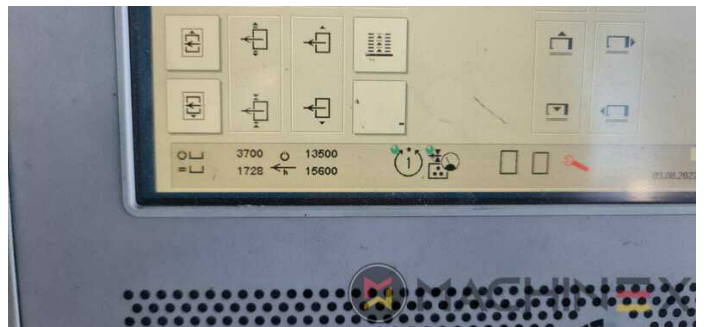

SPAIN | GERMANY | USA | ITALY | TURKEY | CHINA | BRAZIL | MEXICO | PERU

+34 682 639 187

info@machinex.com