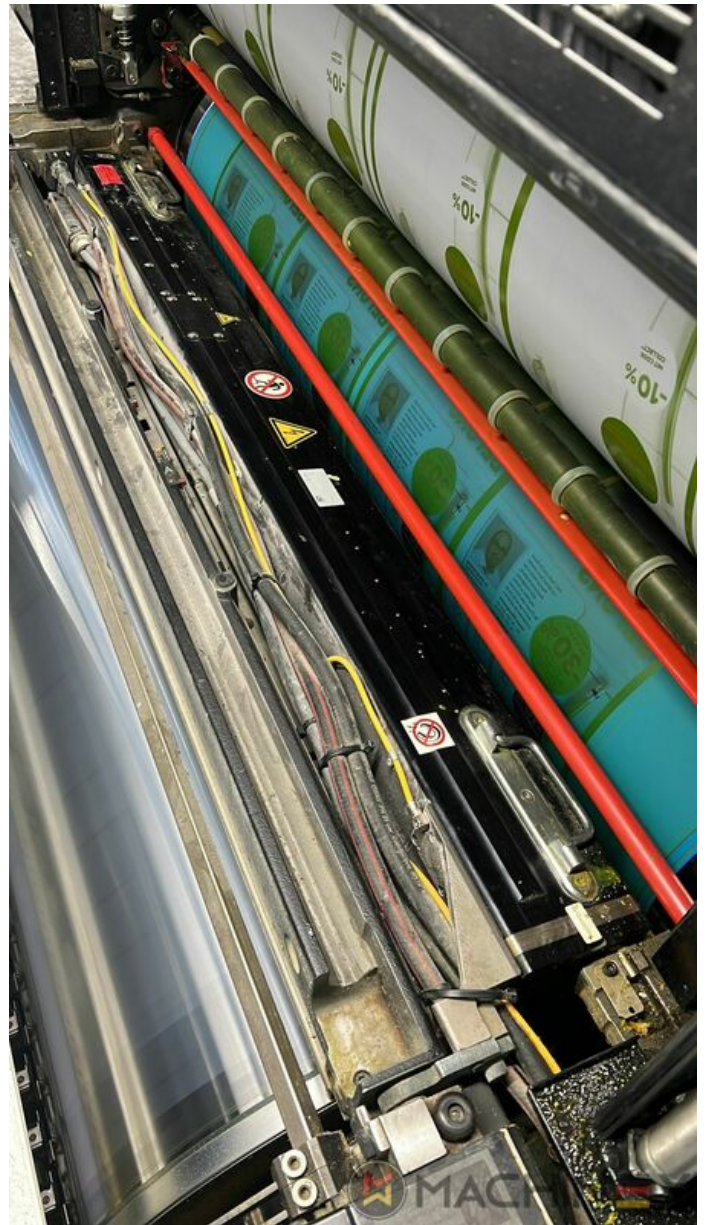

SPAIN | GERMANY | USA | ITALY | TURKEY | CHINA | BRAZIL | MEXICO | PERU

+34 682 639 187

info@machinex.com

MACHINEX