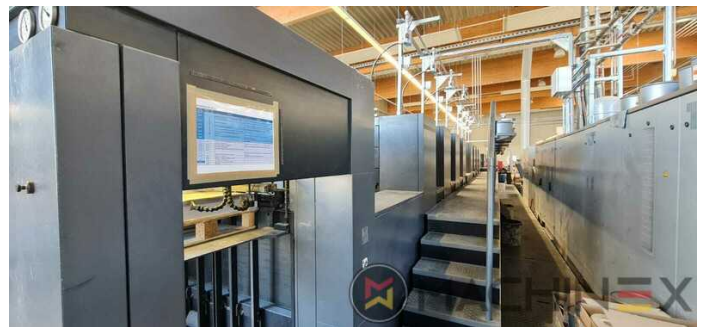

SPAIN | GERMANY | USA | ITALY | TURKEY | CHINA | BRAZIL | MEXICO | PERU

+34 682 639 187

info@machinex.com

MACHINEX