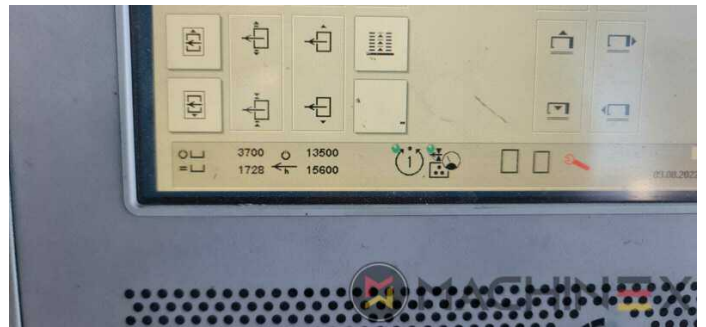

SPAIN | GERMANY | USA | ITALY | TURKEY | CHINA | BRAZIL | MEXICO | PERU

+34 682 639 187

info@machinex.com

MACHINEX