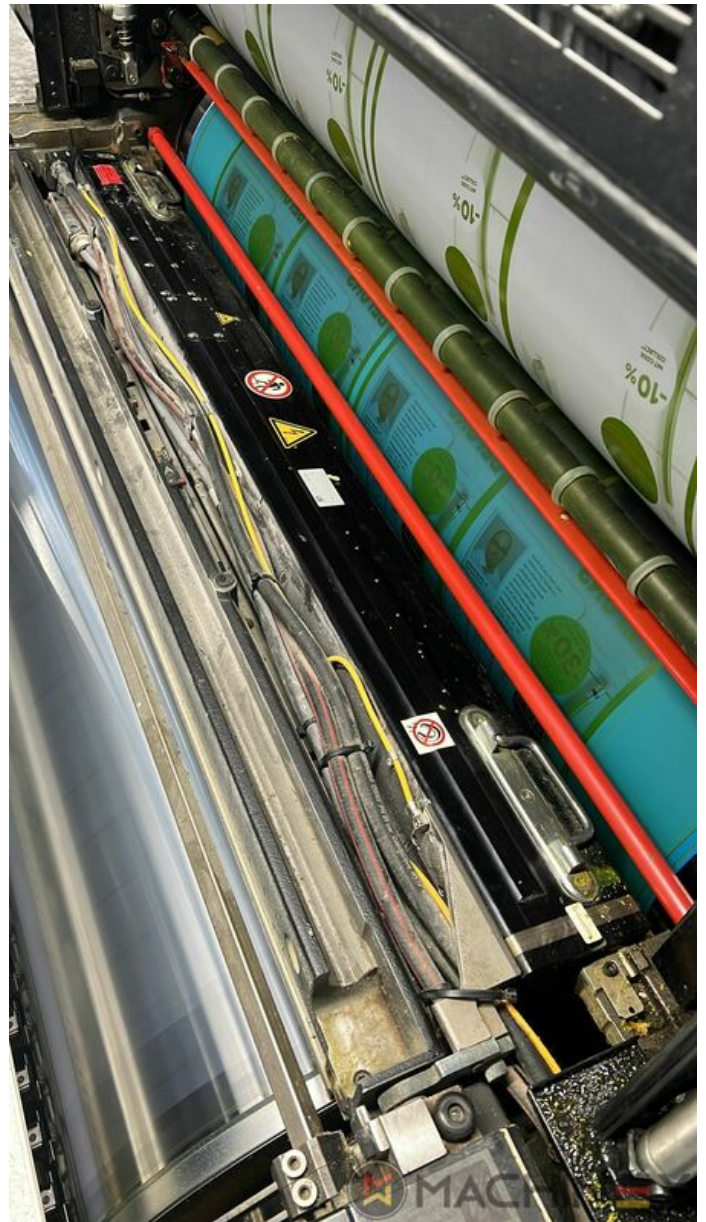

SPAIN | GERMANY | USA | ITALY | TURKEY | CHINA | BRAZIL | MEXICO | PERU

+34 682 639 187

info@machinex.com

MACHINEX