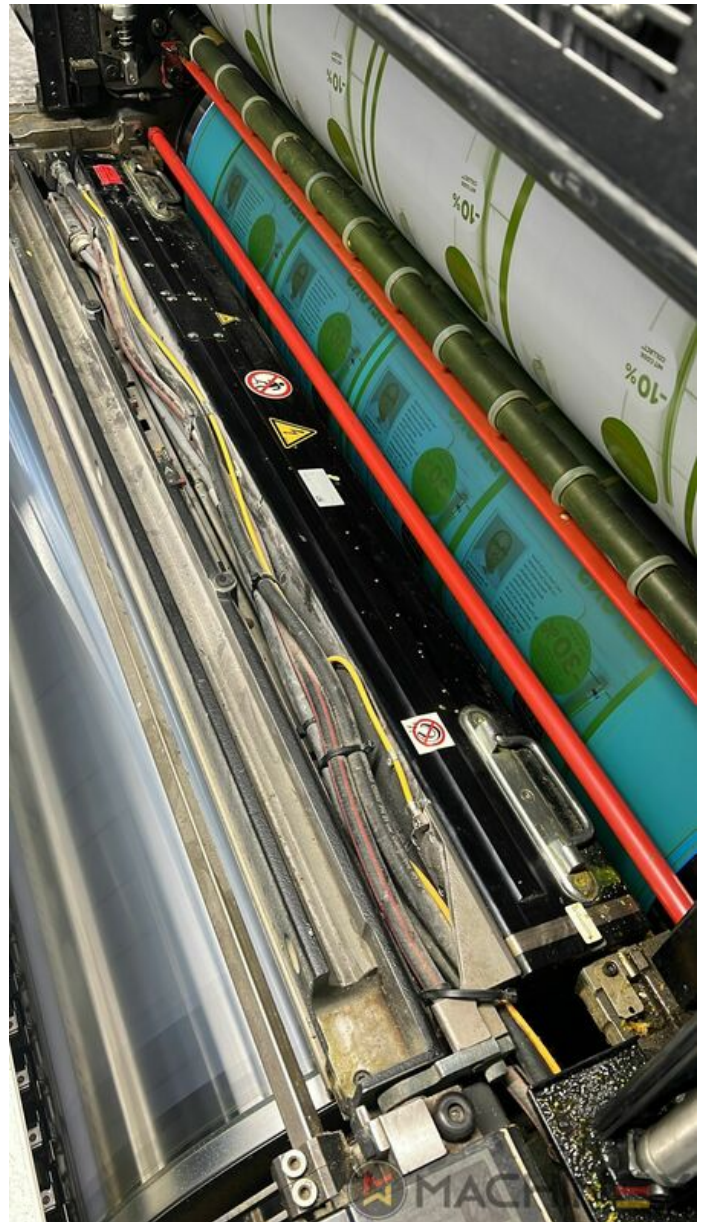

SPAIN | GERMANY | USA | ITALY | TURKEY | CHINA | BRAZIL | MEXICO | PERU

+34 682 639 187

info@machinex.com