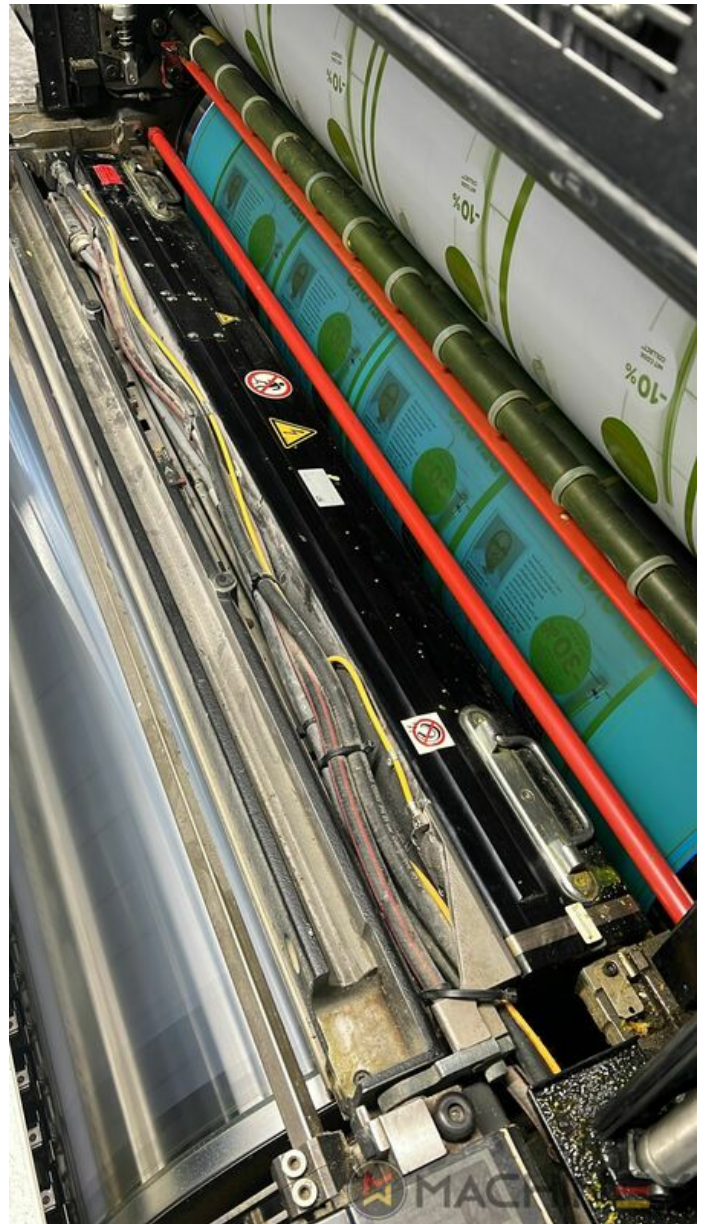

SPAIN | GERMANY | USA | ITALY | TURKEY | CHINA | BRAZIL | MEXICO | PERU

+34 682 639 187

info@machinex.com

MACHINEX