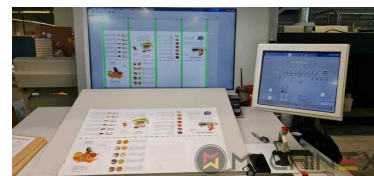

2016 | HEIDELBERG XL 106 8 P (18.000 S/H)

+ IMPRESSORA OFFSET 2016 ANO: 2016 8 CORES

DESCRIÇÃO DA IMPRESSORA

Printect Inpress Control 2 Printect Press Center Wallscreen Autoplate XL2 – full automatic , simultaneous plate change in all printing units Printect Center Software CombiStar CAN watercooled PowderStar AP 500 Duo CAN CleanStar Compact AirStar Pro Air Cabinet, water cooled StaticStar Compac S/W Press Center Instant Gate S/W Press Center Wallscree Application S/W Press Center Color Assistant Pro S/W Press Center Energy

EQUIPAMENTO

- Controle de folha dupla - ultra-som
- Powder Star AP 500
- CombiStar (controle de temperatura da unidade de tinta + refrigeração)
- Wallscreen Application
- Perfect Jackets
- StaticStar compact
- Printect Press Center
- Steel Plate feeder and delivery
- Cilindros de Impressão Automática de Cilindros e Dispositivos de Lavagem de Tintas de Rolos

+34 682 639 187

info@machinex.com

- multiple sheet detector
- S/W Press Center Color Assistant Pro
- Pré-ajuste CleanStar
- AirStar pro refrigerado a água
- Centro de impressão S/W NetProfiler
- Hycolor Ink- and Dampening System
- AutoPlate XL2 simultaneous plate changing
- Prinect Inpress Control – inline color measurement, quality Control and Register system
- Software Press Center Color Assistant
- Software Press Center Instant Start