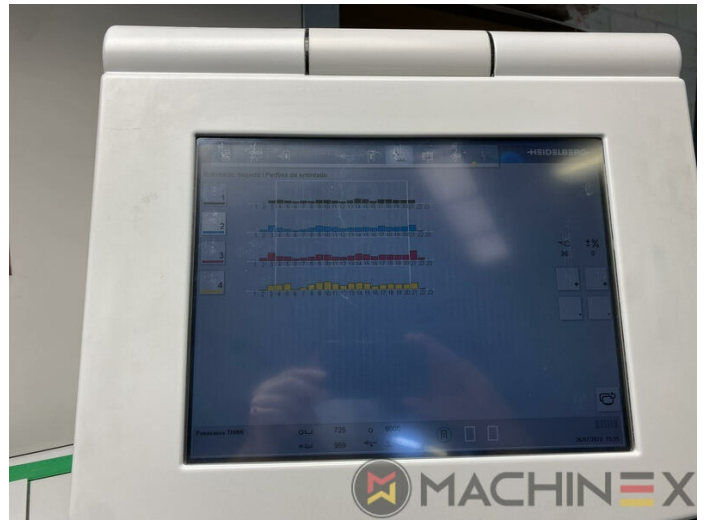

# 2006 | HEIDELBERG SM 74 4 P H

+ USED PRINTING MACHINES     : 2006     4 COLOR

- Alcolor film dampening
- CP 2000 - Digital machine control and diagnosis
- Autoplate (Semi automatic plate change )
- Automatic blanket, roller and impression-cylinder washing device
- High Pile delivery
- Machine with perfecting device
- Sheet decurler
- Grafix Alphatronic 200 Powder Spray
- Complete with manuals and tools

- Perfecting : 4 + 0 - 2 + 2
- Max. format : 530 mm x 740 mm

SPAIN | GERMANY | USA | ITALY | TURKEY | CHINA | BRAZIL | MEXICO | PERU

 +34 682 639 187

 [info@machinex.com](mailto:info@machinex.com)

 **MACHINEX**