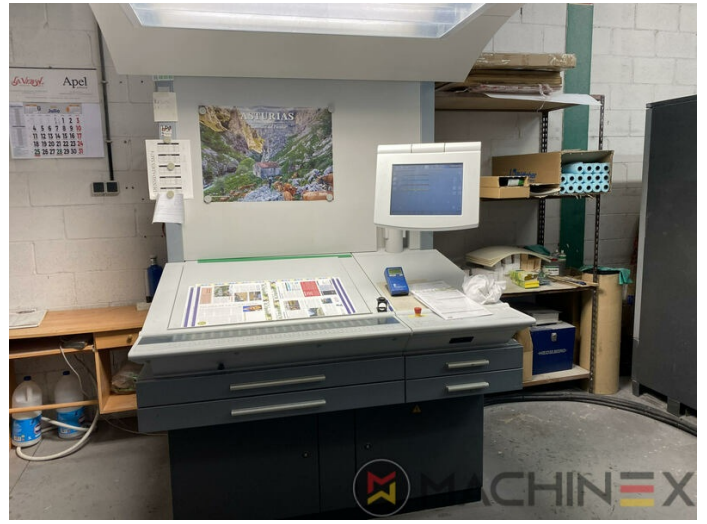

# 2006 | HEIDELBERG SM 74 4 P H

+ USED PRINTING MACHINES     : 2006     4 COLOR

- Alcolor film dampening
- CP 2000 - Digital machine control and diagnosis
- Autoplate (Semi automatic plate change )
- Automatic blanket, roller and impression-cylinder washing device
- High Pile delivery
- Machine with perfecting device
- Sheet decurler
- Grafix Alphatronic 200 Powder Spray
- Complete with manuals and tools

- Perfecting : 4 + 0 - 2 + 2
- Max. format : 530 mm x 740 mm

SPAIN | GERMANY | USA | ITALY | TURKEY | CHINA | BRAZIL | MEXICO | PERU

 +34 682 639 187

 [info@machinex.com](mailto:info@machinex.com)

 **MACHINEX**