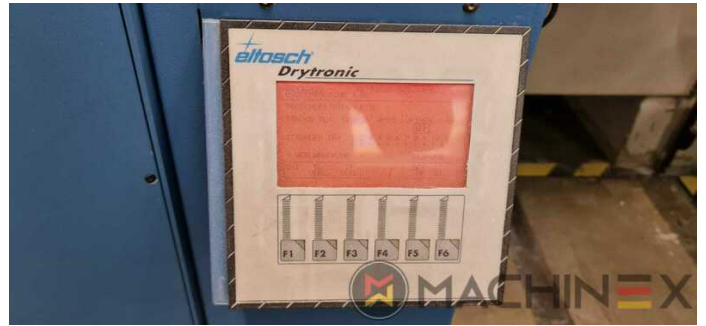

SPAIN | GERMANY | USA | ITALY | TURKEY | CHINA | BRAZIL | MEXICO | PERU

+34 682 639 187

info@machinex.com