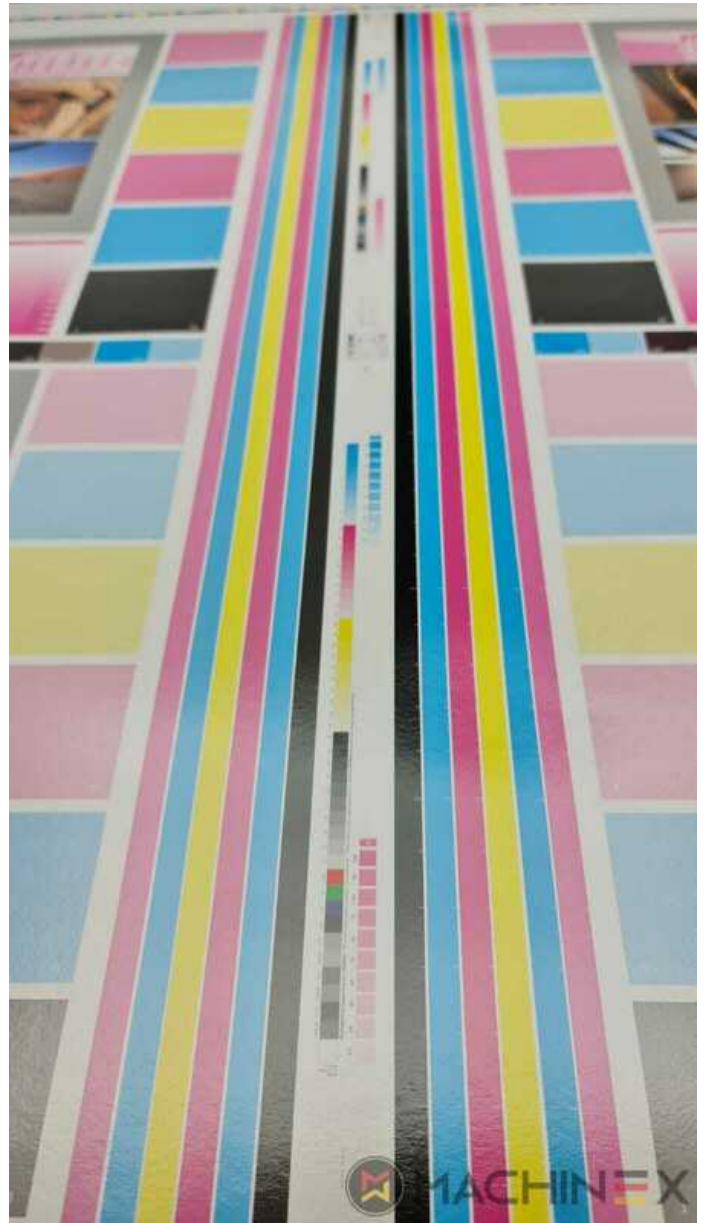

SPAIN | GERMANY | USA | ITALY | TURKEY | CHINA | BRAZIL | MEXICO | PERU

+34 682 639 187

info@machinex.com