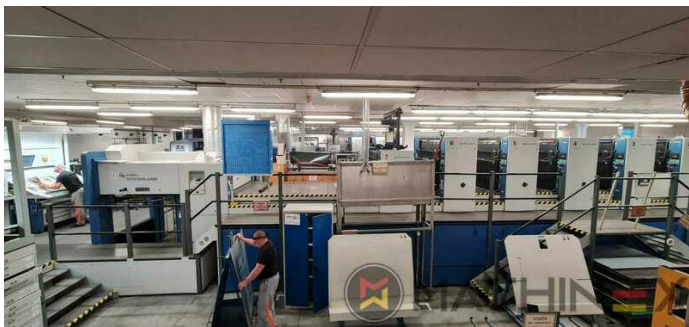

SPAIN | GERMANY | USA | ITALY | TURKEY | CHINA | BRAZIL | MEXICO | PERU

+34 682 639 187

info@machinex.com