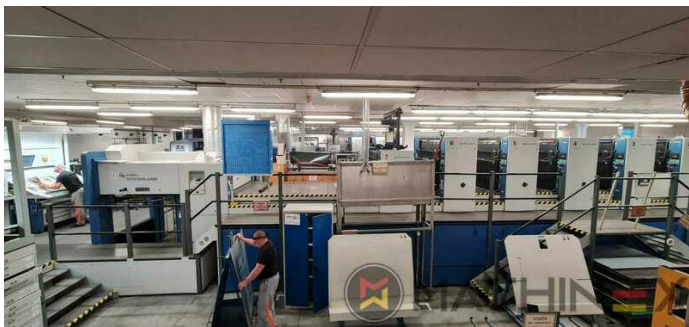

SPAIN | GERMANY | USA | ITALY | TURKEY | CHINA | BRAZIL | MEXICO | PERU

+34 682 639 187

info@machinex.com

MACHINEX