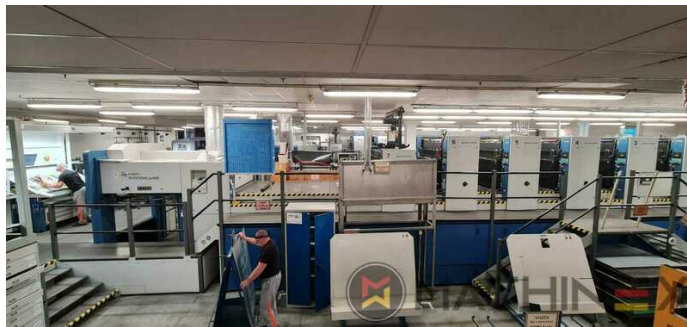

SPAIN | GERMANY | USA | ITALY | TURKEY | CHINA | BRAZIL | MEXICO | PERU

+34 682 639 187

info@machinex.com