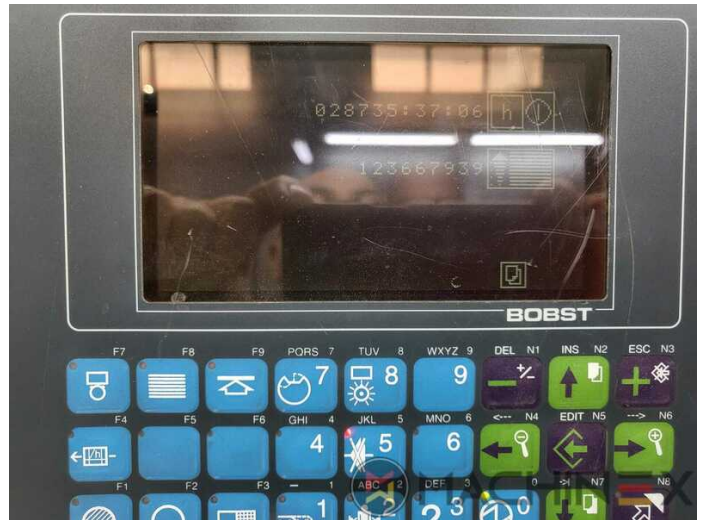

SPAIN | GERMANY | USA | ITALY | TURKEY | CHINA | BRAZIL | MEXICO | PERU

+34 682 639 187

info@machinex.com

MACHINEX