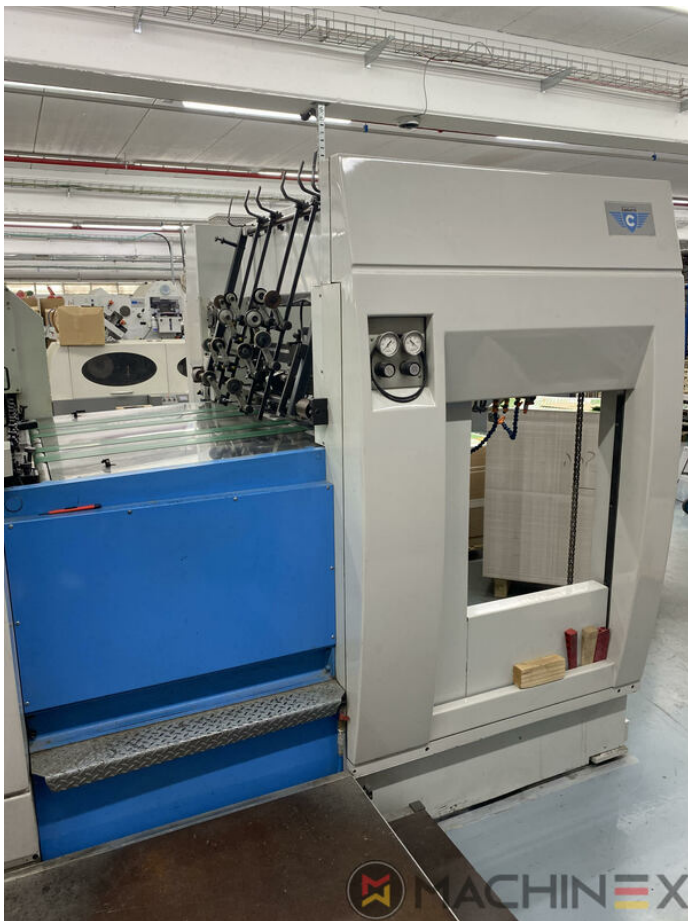

SPAIN | GERMANY | USA | ITALY | TURKEY | CHINA | BRAZIL | MEXICO | PERU

+34 682 639 187

info@machinex.com

MACHINEX