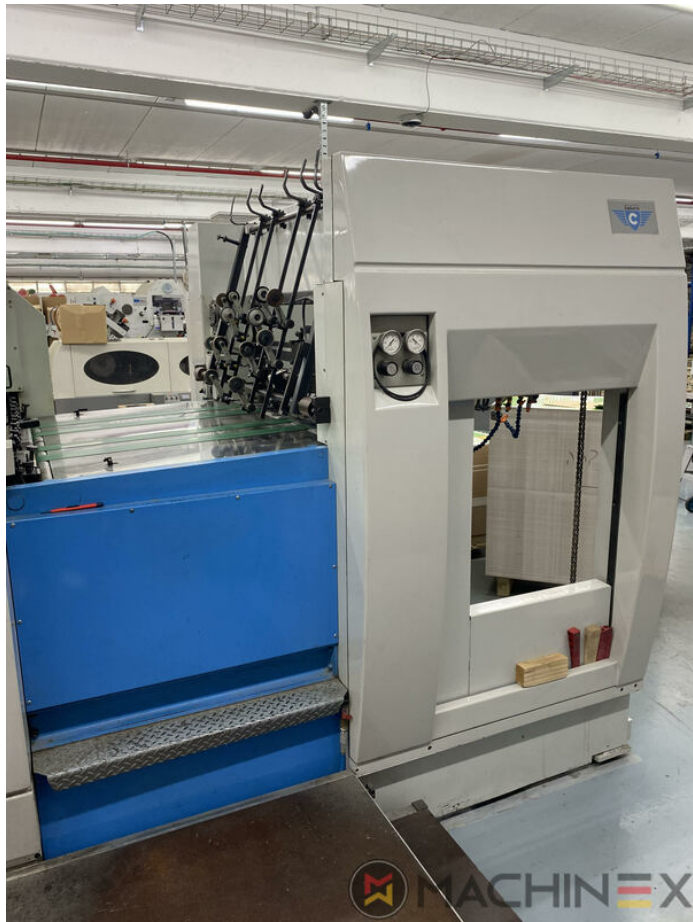

SPAIN | GERMANY | USA | ITALY | TURKEY | CHINA | BRAZIL | MEXICO | PERU

+34 682 639 187

info@machinex.com

MACHINEX