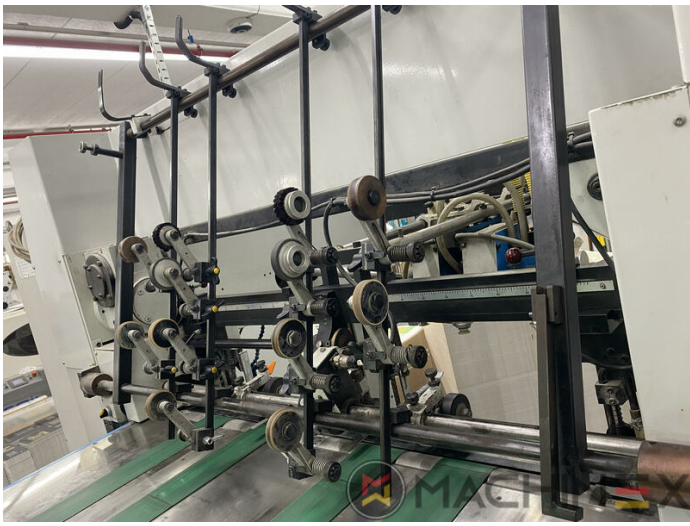

SPAIN | GERMANY | USA | ITALY | TURKEY | CHINA | BRAZIL | MEXICO | PERU

+34 682 639 187

info@machinex.com