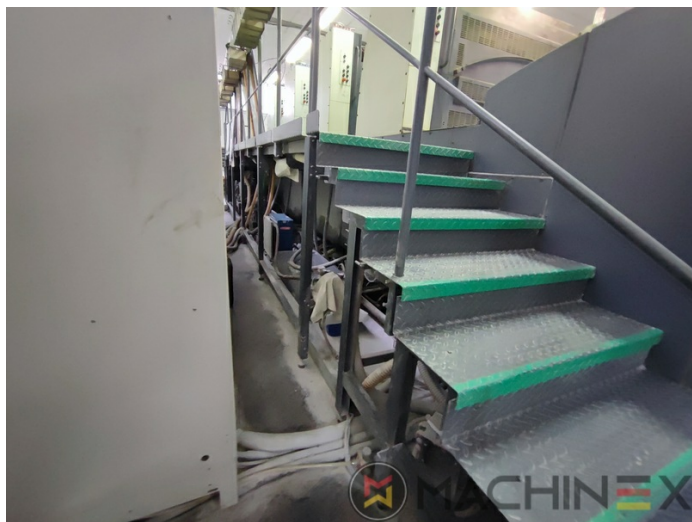

SPAIN | GERMANY | USA | ITALY | TURKEY | CHINA | BRAZIL | MEXICO | PERU

+34 682 639 187

info@machinex.com