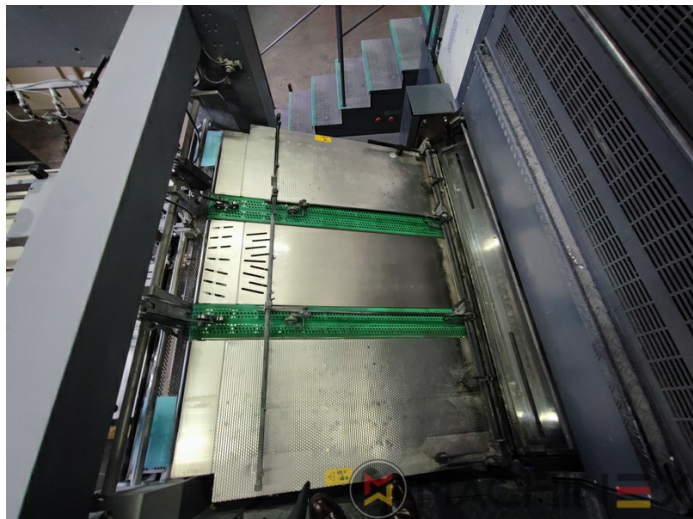

SPAIN | GERMANY | USA | ITALY | TURKEY | CHINA | BRAZIL | MEXICO | PERU

+34 682 639 187

info@machinex.com