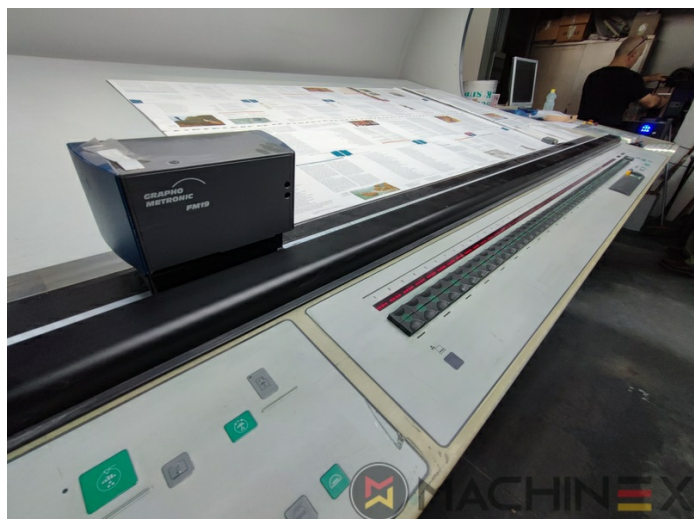

## ادوات

- Cardboard equipment
- ROLAND DELTAMATIC dampening system
- TECHNOTRANS
- Automatic blanket, roller and impression-cylinder washing device
- Automatic inking roller washing device
- PPL semi automatic plate change
- Make Tresu
- Grapho Metronic Ink Temperature Control
- Automatic Ink Roller, Blanket Impression Cylinder Wash
- RCI Remote Ink Control with CCI
- Grafix Cantronic 3000 powder sprayer
- Chromed cylinders
- Grapho Metronic FM19
- Automatic movement of circumferential and diagonal axial register

## اصطلاحات تفاصيل

- Sheet Counter : 215
- Max. format : 1260 x 1620 mm
- Min. format :: 600 x 920 mm
- Print output : 13.000 sph.
- Max. print format: 1.190 x1.620 mm

SPAIN | GERMANY | USA | ITALY | TURKEY | CHINA | BRAZIL | MEXICO | PERU

+34 682 639 187

info@machinex.com

- ColorPilot
- Technotrans Beta refrigeration

SPAIN | GERMANY | USA | ITALY | TURKEY | CHINA | BRAZIL | MEXICO | PERU

+34 682 639 187

info@machinex.com

SPAIN | GERMANY | USA | ITALY | TURKEY | CHINA | BRAZIL | MEXICO | PERU