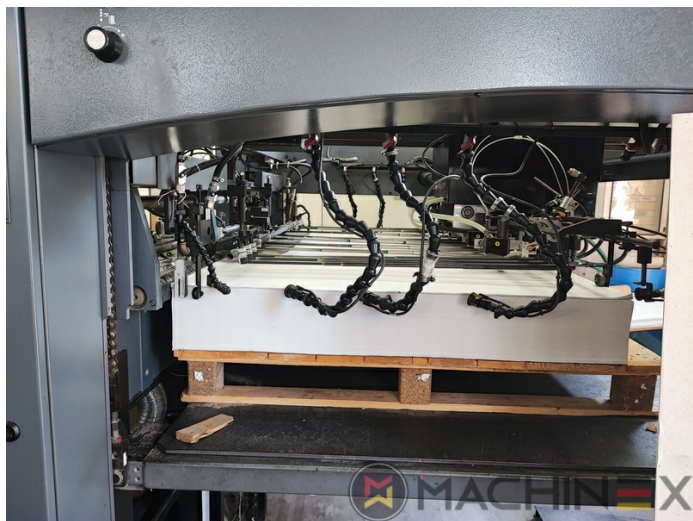

SPAIN | GERMANY | USA | ITALY | TURKEY | CHINA | BRAZIL | MEXICO | PERU

+34 682 639 187

info@machinex.com