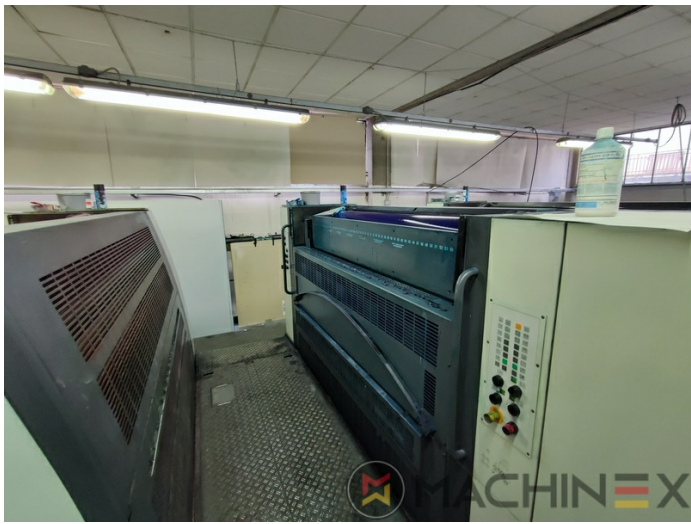

SPAIN | GERMANY | USA | ITALY | TURKEY | CHINA | BRAZIL | MEXICO | PERU

+34 682 639 187

info@machinex.com

MACHINEX