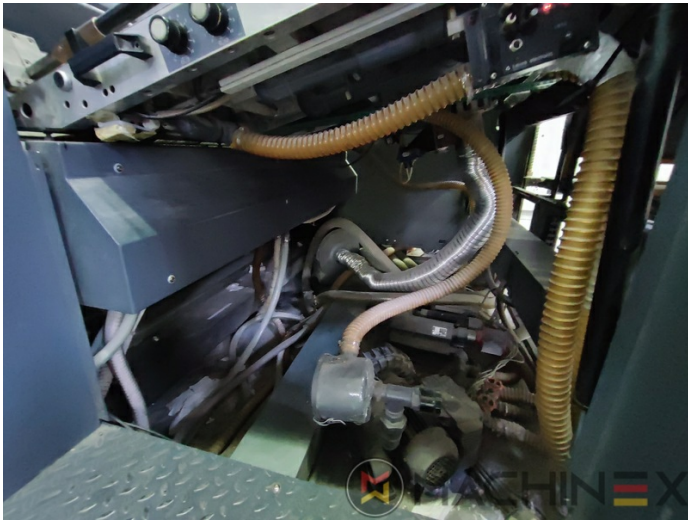

SPAIN | GERMANY | USA | ITALY | TURKEY | CHINA | BRAZIL | MEXICO | PERU

+34 682 639 187

info@machinex.com