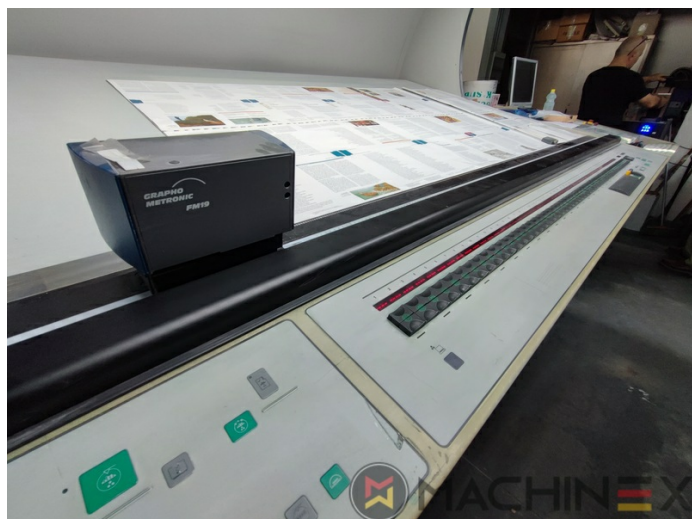

2005 | MAN ROLAND R 904 7B XXL (7B +)

+ USED PRINTING MACHINES Ⓞ GODINA: 2005 📄 4 COLOR

PRINTER DESCRIPTION

OPREMA

- Cardboard equipment
- ROLAND DELTAMATIC dampening system
- TECHNOTRANS
- Automatic blanket, roller and impression-cylinder washing device
- Automatic inking roller washing device
- PPL semi automatic plate change
- Make Tresu
- Grapho Metronic Ink Temperature Control
- Automatic Ink Roller, Blanket Impression Cylinder Wash
- RCI Remote Ink Control with CCI
- Grafix Cantronic 3000 powder sprayer
- Chromed cylinders
- Grapho Metronic FM19
- Automatic movement of circumferential and diagonal axial register

TEHNIČKI POJEDINOSTI

- Sheet Counter : 215
- Max. format : 1260 x 1620 mm
- Min. format :: 600 x 920 mm
- Print output : 13.000 sph.
- Max. print format: 1.190 x1.620 mm

SPAIN | GERMANY | USA | ITALY | TURKEY | CHINA | BRAZIL | MEXICO | PERU

☎ +34 682 639 187

✉ info@machinex.com

- ColorPilot
- Technotrans Beta refrigeration

SPAIN | GERMANY | USA | ITALY | TURKEY | CHINA | BRAZIL | MEXICO | PERU

+34 682 639 187

info@machinex.com

SPAIN | GERMANY | USA | ITALY | TURKEY | CHINA | BRAZIL | MEXICO | PERU