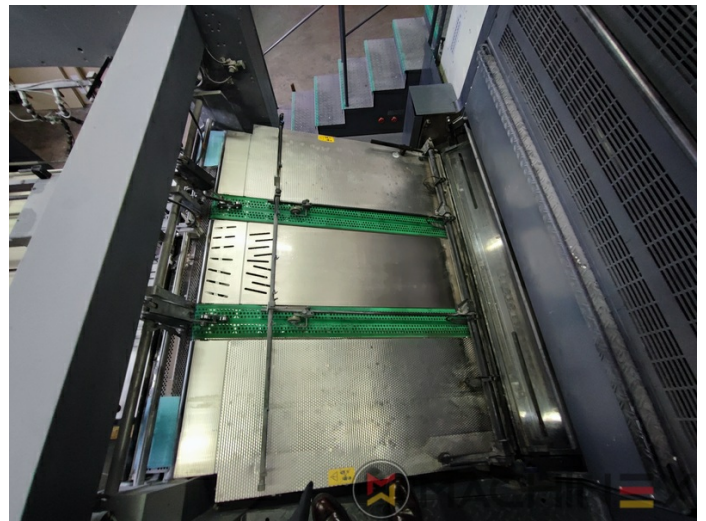

SPAIN | GERMANY | USA | ITALY | TURKEY | CHINA | BRAZIL | MEXICO | PERU

+34 682 639 187

info@machinex.com