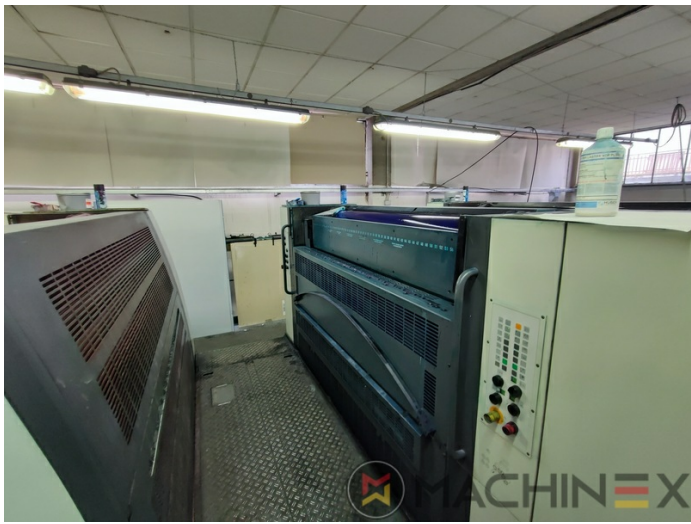

SPAIN | GERMANY | USA | ITALY | TURKEY | CHINA | BRAZIL | MEXICO | PERU

+34 682 639 187

info@machinex.com