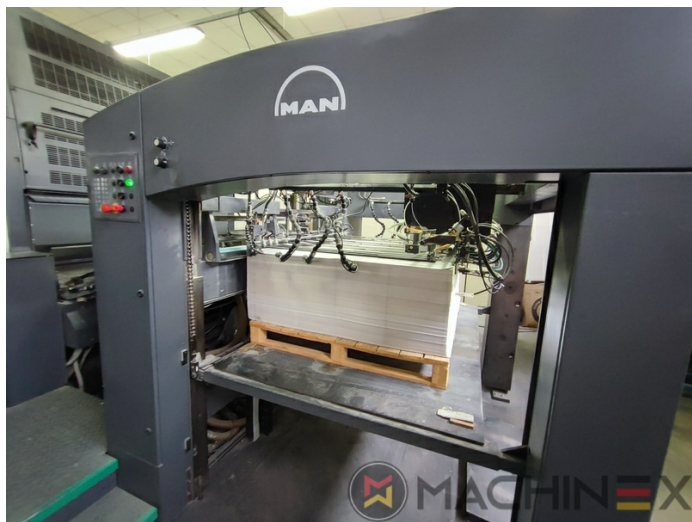

SPAIN | GERMANY | USA | ITALY | TURKEY | CHINA | BRAZIL | MEXICO | PERU

+34 682 639 187

info@machinex.com