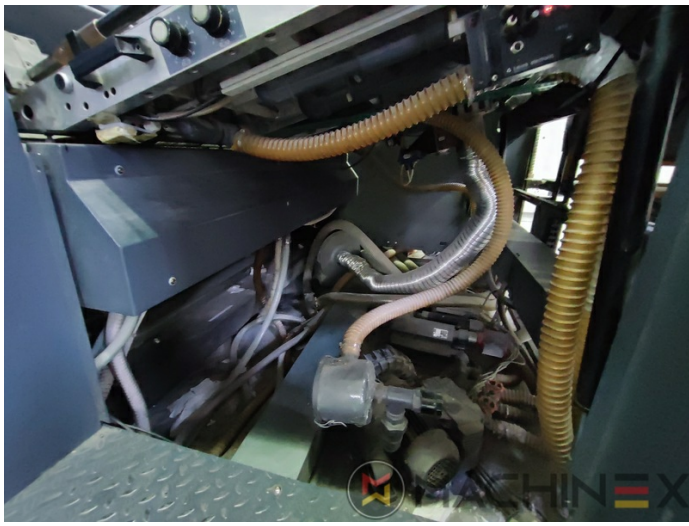

SPAIN | GERMANY | USA | ITALY | TURKEY | CHINA | BRAZIL | MEXICO | PERU

+34 682 639 187

info@machinex.com