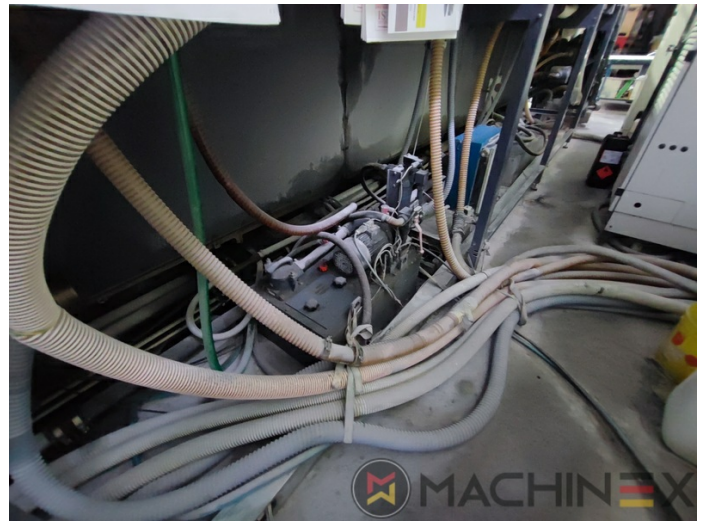

SPAIN | GERMANY | USA | ITALY | TURKEY | CHINA | BRAZIL | MEXICO | PERU

+34 682 639 187

info@machinex.com