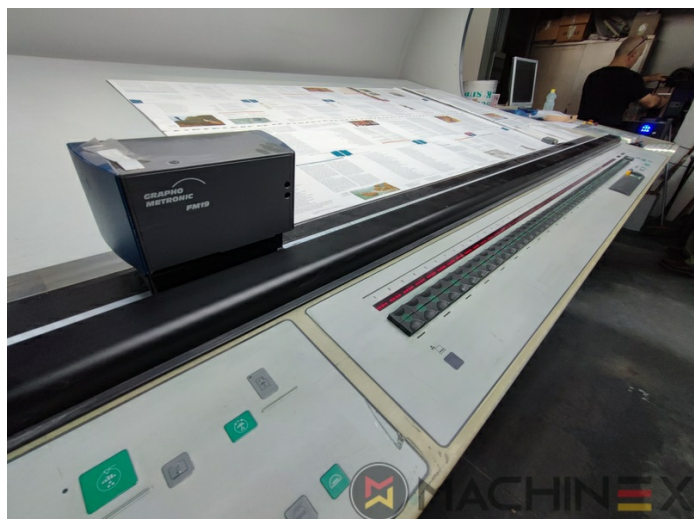

# EQUIPMENT

- Cardboard equipment
- ROLAND DELTAMATIC dampening system
- TECHNOTRANS
- Automatic blanket, roller and impression-cylinder washing device
- Automatic inking roller washing device
- PPL semi automatic plate change
- Make Tresu
- Grapho Metronic Ink Temperature Control
- Automatic Ink Roller, Blanket Impression Cylinder Wash
- RCI Remote Ink Control with CCI
- Grafix Cantronic 3000 powder sprayer
- Chromed cylinders
- Grapho Metronic FM19
- Automatic movement of circumferential and diagonal axial register

# TECHNICAL DETAILS

- Sheet Counter : 215
- Max. format : 1260 x 1620 mm
- Min. format :: 600 x 920 mm
- Print output : 13.000 sph.
- Max. print format: 1.190 x1.620 mm

SPAIN | GERMANY | USA | ITALY | TURKEY | CHINA | BRAZIL | MEXICO | PERU

☎ +34 682 639 187

✉ info@machinex.com

- ColorPilot
- Technotrans Beta refrigeration

SPAIN | GERMANY | USA | ITALY | TURKEY | CHINA | BRAZIL | MEXICO | PERU

+34 682 639 187

info@machinex.com

SPAIN | GERMANY | USA | ITALY | TURKEY | CHINA | BRAZIL | MEXICO | PERU