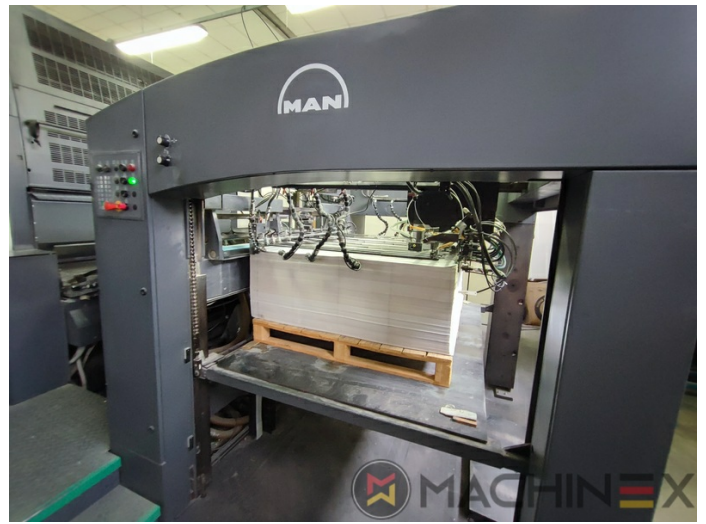

SPAIN | GERMANY | USA | ITALY | TURKEY | CHINA | BRAZIL | MEXICO | PERU

+34 682 639 187

info@machinex.com