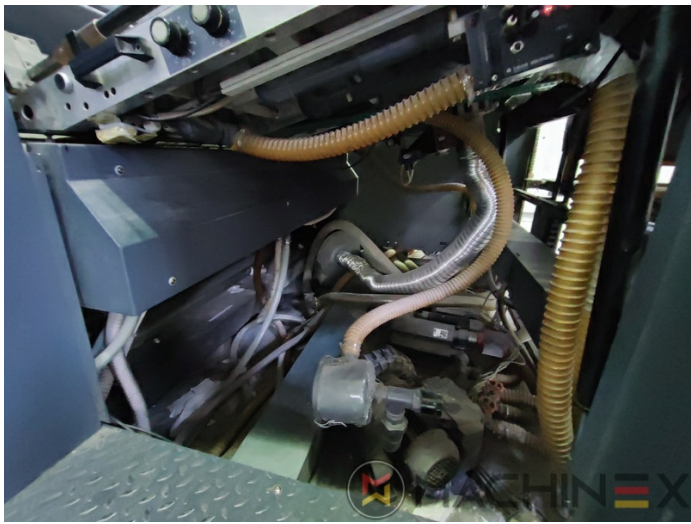

SPAIN | GERMANY | USA | ITALY | TURKEY | CHINA | BRAZIL | MEXICO | PERU

+34 682 639 187

info@machinex.com