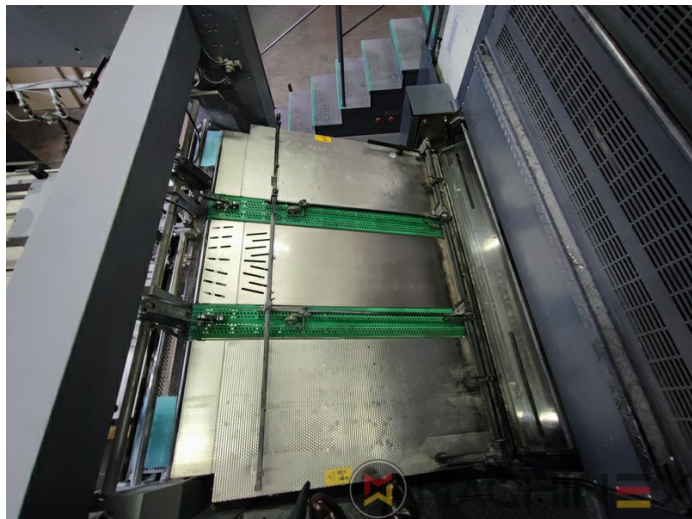

SPAIN | GERMANY | USA | ITALY | TURKEY | CHINA | BRAZIL | MEXICO | PERU

+34 682 639 187

info@machinex.com