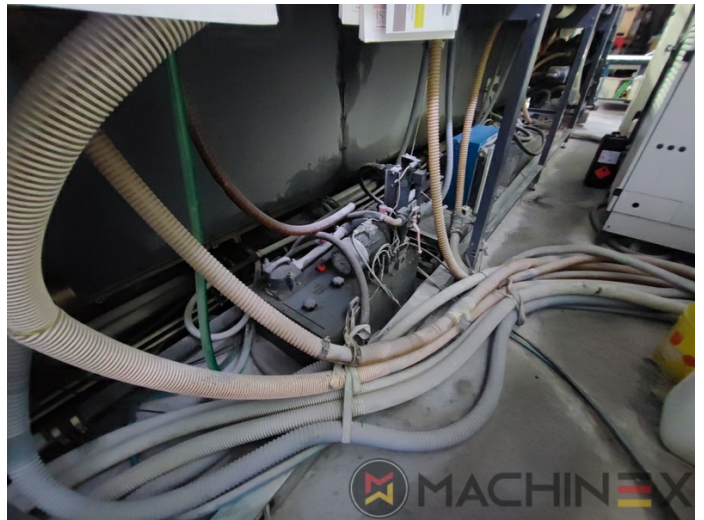

SPAIN | GERMANY | USA | ITALY | TURKEY | CHINA | BRAZIL | MEXICO | PERU

+34 682 639 187

info@machinex.com