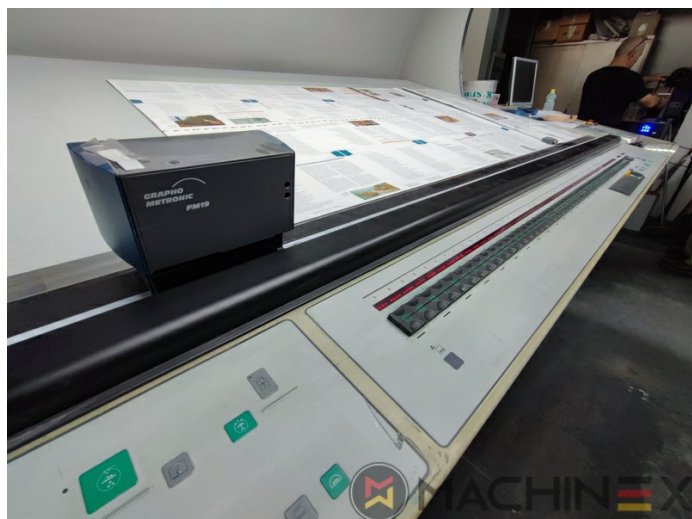

2005 | MAN ROLAND R 904 7B XXL (7B +)

+ USED PRINTING MACHINES AN: 2005 4 COLOR

DESCRIPTION DE L'IMPRIMANTE

ÉQUIPEMENT

- Cardboard equipment
- ROLAND DELTAMATIC dampening system
- TECHNOTRANS
- Automatic blanket, roller and impression-cylinder washing device
- Dispositif de lavage automatique des rouleaux encres
- PPL Changement de plaque semi-automatique
- Make Tresu
- Grapho Metronic Ink Temperature Control
- Automatic Ink Roller, Blanket Impression Cylinder Wash
- RCI Remote Ink Control with CCI
- Grafix Cantronic 3000 powder sprayer
- Chromed cylinders
- Grapho Metronic FM19
- Automatic movement of circumferential and diagonal axial register

DÉTAILS TECHNIQUES

- Sheet Counter : 215
- Max. format : 1260 x 1620 mm
- Min. format :: 600 x 920 mm
- Print output : 13.000 sph.
- Max. print format: 1.190 x1.620 mm

SPAIN | GERMANY | USA | ITALY | TURKEY | CHINA | BRAZIL | MEXICO | PERU

+34 682 639 187

info@machinex.com

- ColorPilot
- Technotrans Beta réfrigération

SPAIN | GERMANY | USA | ITALY | TURKEY | CHINA | BRAZIL | MEXICO | PERU

+34 682 639 187

info@machinex.com

SPAIN | GERMANY | USA | ITALY | TURKEY | CHINA | BRAZIL | MEXICO | PERU