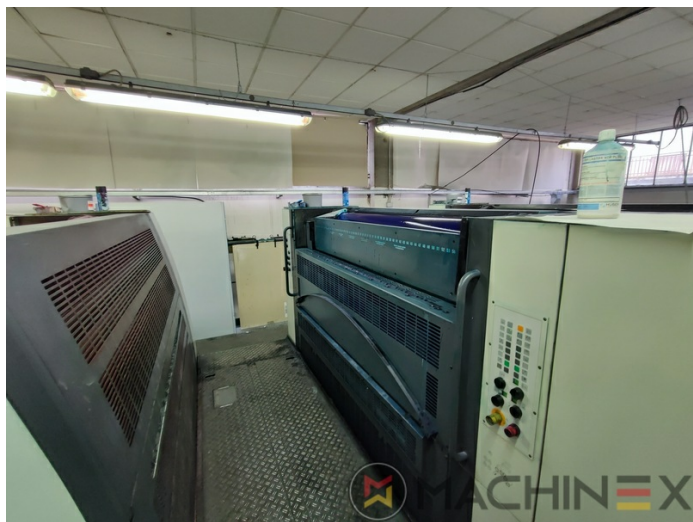

SPAIN | GERMANY | USA | ITALY | TURKEY | CHINA | BRAZIL | MEXICO | PERU

+34 682 639 187

info@machinex.com

MACHINEX