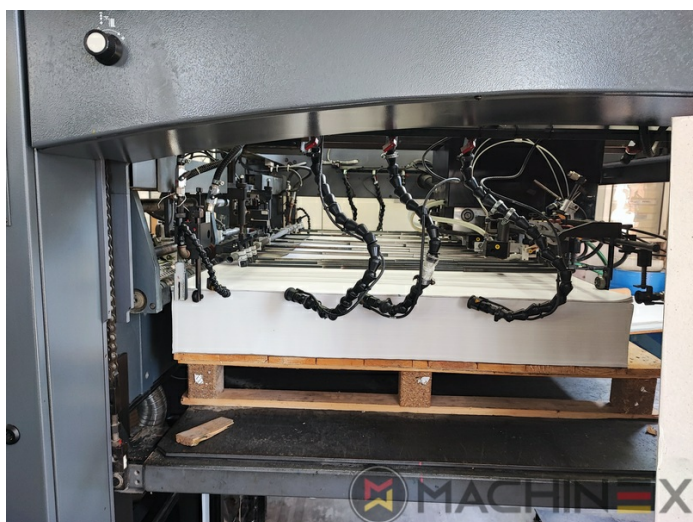

SPAIN | GERMANY | USA | ITALY | TURKEY | CHINA | BRAZIL | MEXICO | PERU

+34 682 639 187

info@machinex.com