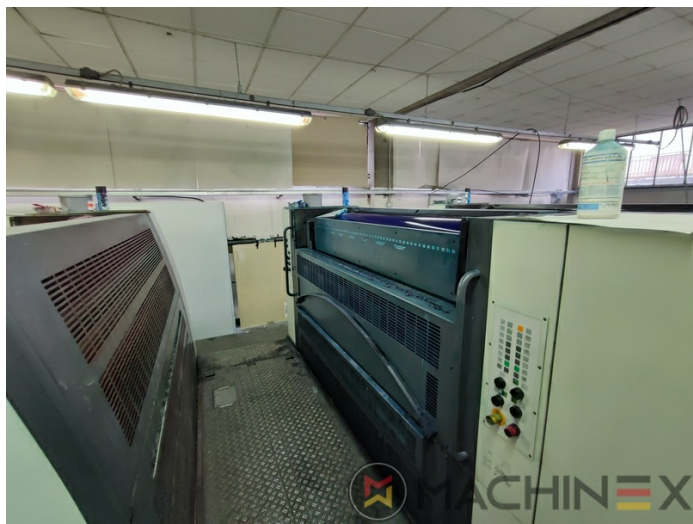

SPAIN | GERMANY | USA | ITALY | TURKEY | CHINA | BRAZIL | MEXICO | PERU

+34 682 639 187

info@machinex.com