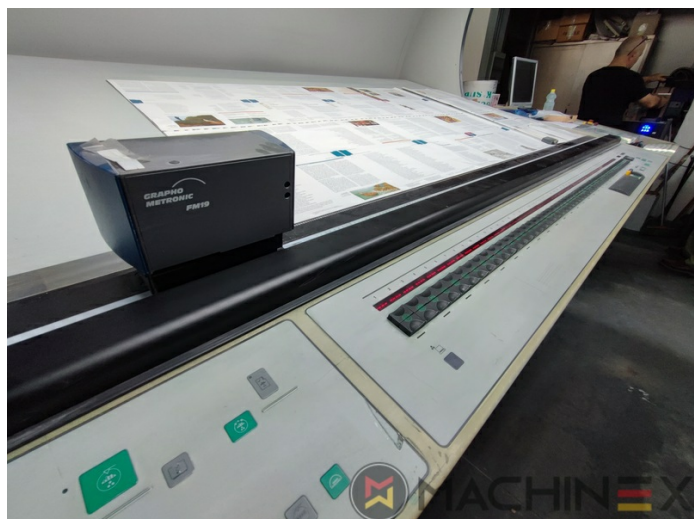

2005 | MAN ROLAND R 904 7B XXL (7B +)

+ USED PRINTING MACHINES 2005 4 COLOR

DESKRIPSI PENCETAK

PERALATAN

- Cardboard equipment
- ROLAND DELTAMATIC dampening system
- TECHNOTRANS
- Automatic blanket, roller and impression-cylinder washing device
- Automatic inking roller washing device
- PPL semi automatic plate change
- Make Tresu
- Grapho Metronic Ink Temperature Control
- Automatic Ink Roller, Blanket Impression Cylinder Wash
- RCI Remote Ink Control with CCI
- Grafix Cantronic 3000 powder sprayer
- Chromed cylinders
- Grapho Metronic FM19
- Automatic movement of circumferential and diagonal axial register

TEKNIS RINCIAN

- Sheet Counter : 215
- Max. format : 1260 x 1620 mm
- Min. format :: 600 x 920 mm
- Print output : 13.000 sph.
- Max. print format: 1.190 x1.620 mm

SPAIN | GERMANY | USA | ITALY | TURKEY | CHINA | BRAZIL | MEXICO | PERU

+34 682 639 187

info@machinex.com

- ColorPilot
- Technotrans Beta refrigeration

SPAIN | GERMANY | USA | ITALY | TURKEY | CHINA | BRAZIL | MEXICO | PERU

+34 682 639 187

info@machinex.com

SPAIN | GERMANY | USA | ITALY | TURKEY | CHINA | BRAZIL | MEXICO | PERU