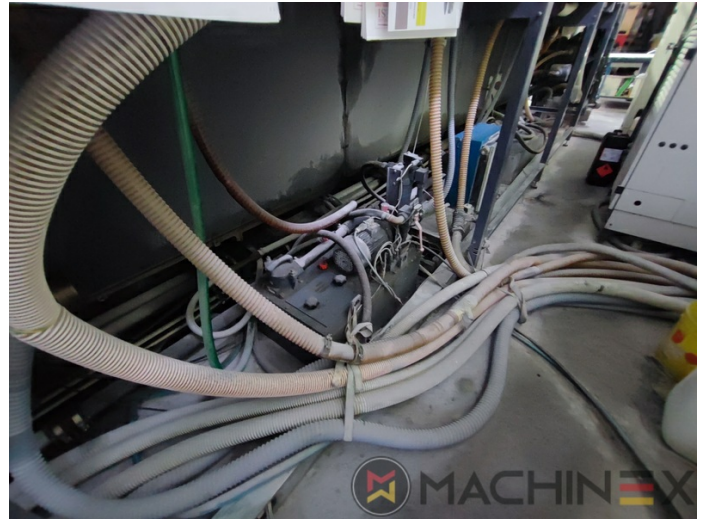

SPAIN | GERMANY | USA | ITALY | TURKEY | CHINA | BRAZIL | MEXICO | PERU

+34 682 639 187

info@machinex.com