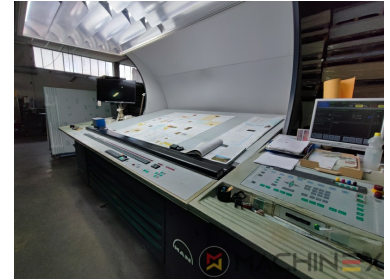

2005 | MAN ROLAND R 904 7B XXL (7B +)

+ USED PRINTING MACHINES 2005 4 COLOR

DESKRIPSI PENCETAK

PERALATAN

- Cardboard equipment
- ROLAND DELTAMATIC dampening system
- TECHNOTRANS
- Automatic blanket, roller and impression-cylinder washing device
- Automatic inking roller washing device
- PPL semi automatic plate change
- Make Tresu
- Grapho Metronic Ink Temperature Control
- Automatic Ink Roller, Blanket Impression Cylinder Wash
- RCI Remote Ink Control with CCI
- Grafix Cantronic 3000 powder sprayer
- Chromed cylinders
- Grapho Metronic FM19
- Automatic movement of circumferential and diagonal axial register